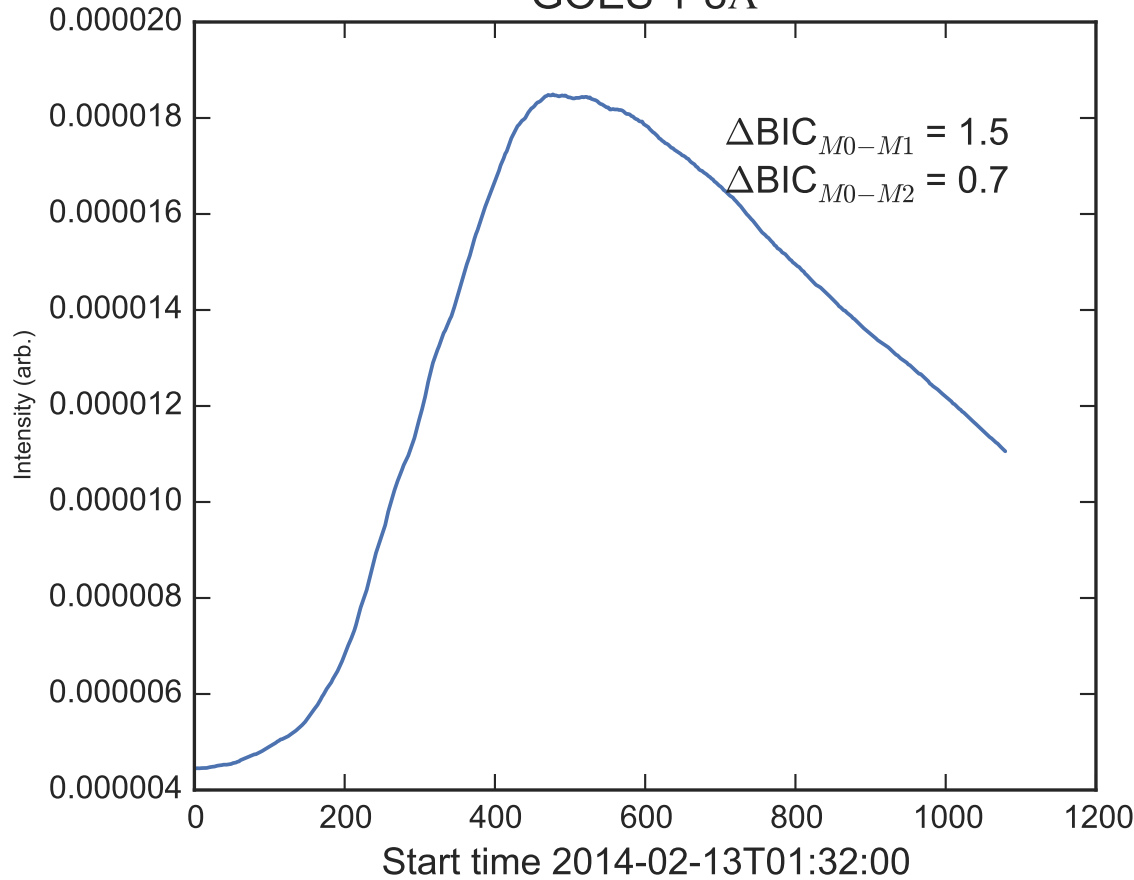

GOES 1-8Å

Power Spectral Density (PSD) - Model 0

Power Spectral Density (PSD) - Model 1

Power Spectral Density (PSD) - Model 2