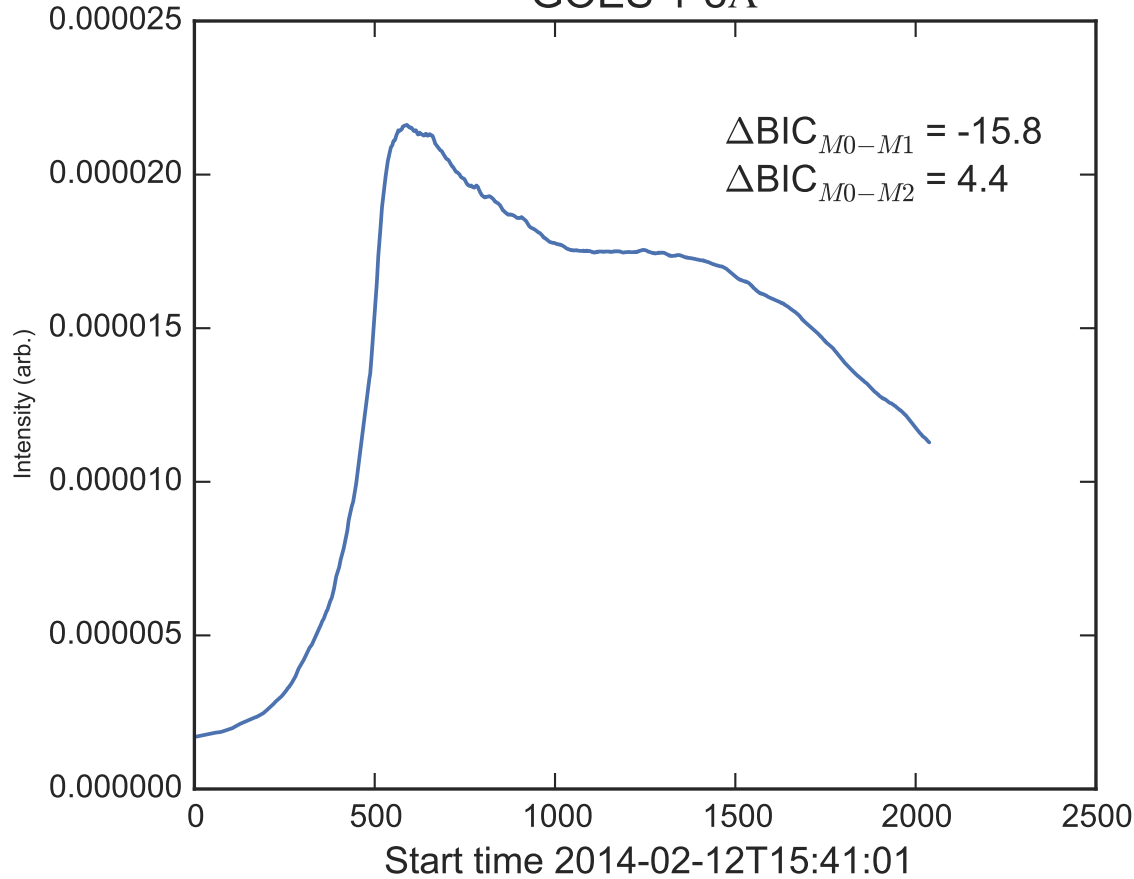

GOES 1-8Å

Power Spectral Density (PSD) - Model 0

Power Spectral Density (PSD) - Model 1

Power Spectral Density (PSD) - Model 2