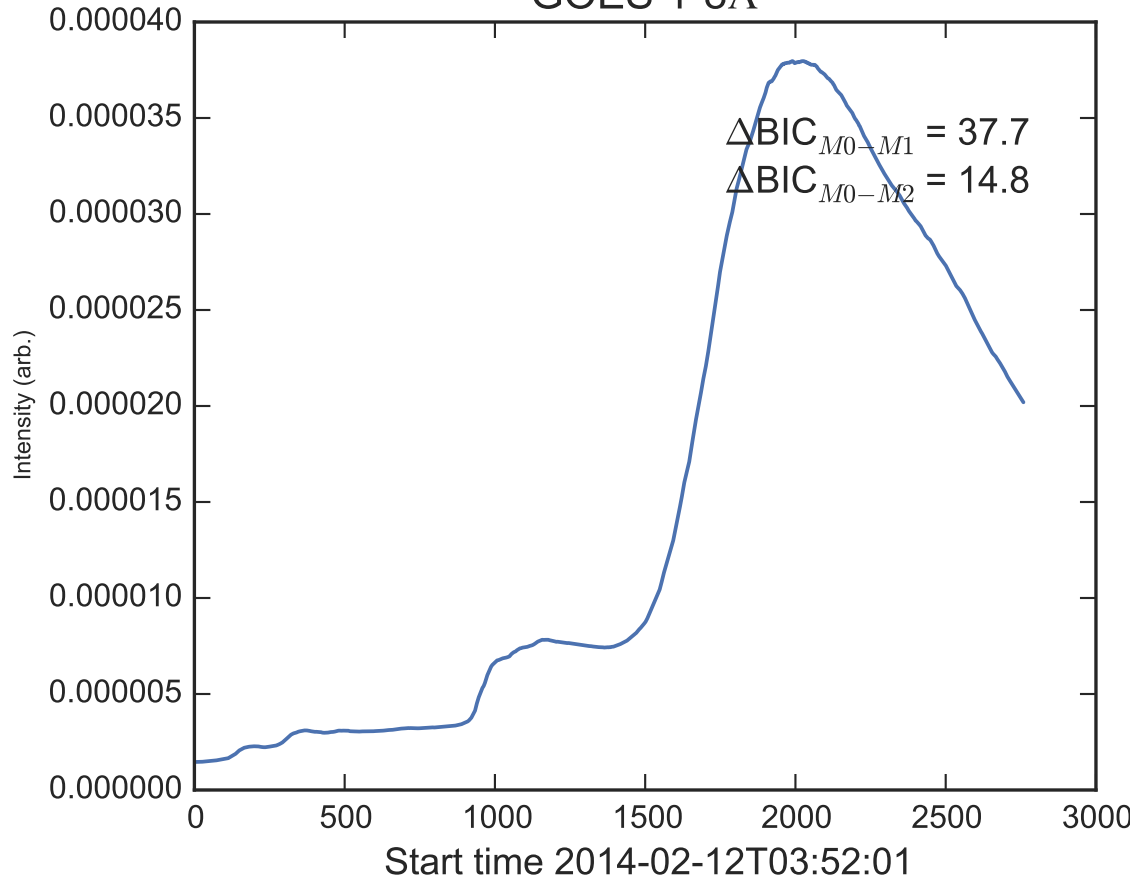

GOES 1-8Å

Power Spectral Density (PSD) - Model 0

Power Spectral Density (PSD) - Model 1

Power Spectral Density (PSD) - Model 2