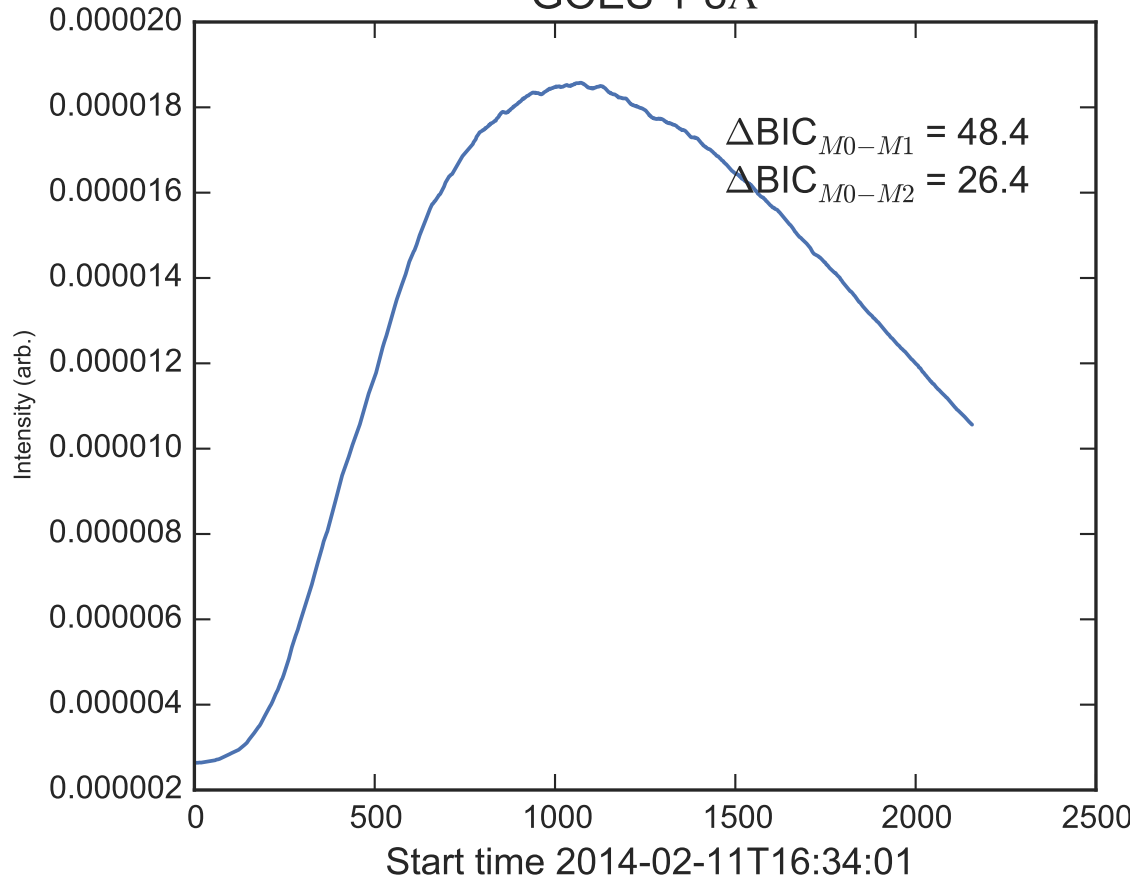

GOES 1-8Å

Power Spectral Density (PSD) - Model 0

Power Spectral Density (PSD) - Model 1

Power Spectral Density (PSD) - Model 2