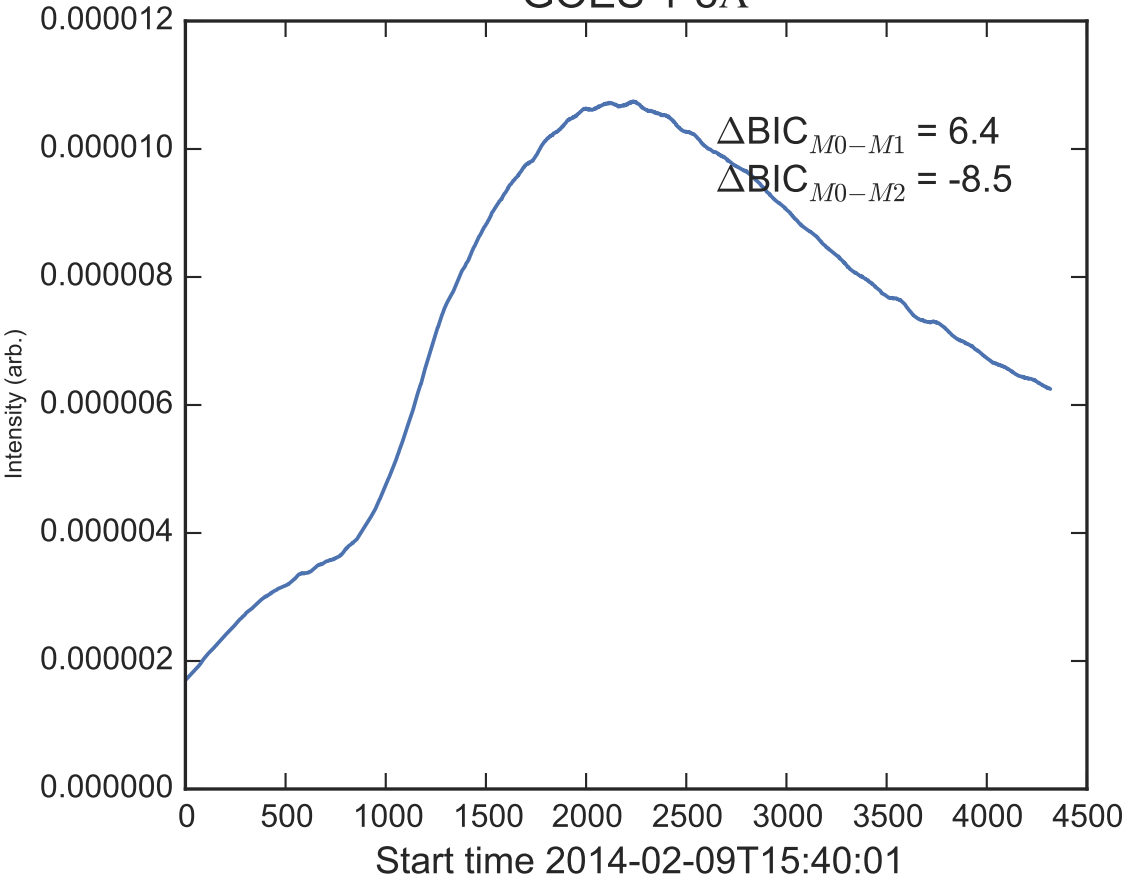

GOES 1-8Å

Power Spectral Density (PSD) - Model 0

Power Spectral Density (PSD) - Model 1

Power Spectral Density (PSD) - Model 2