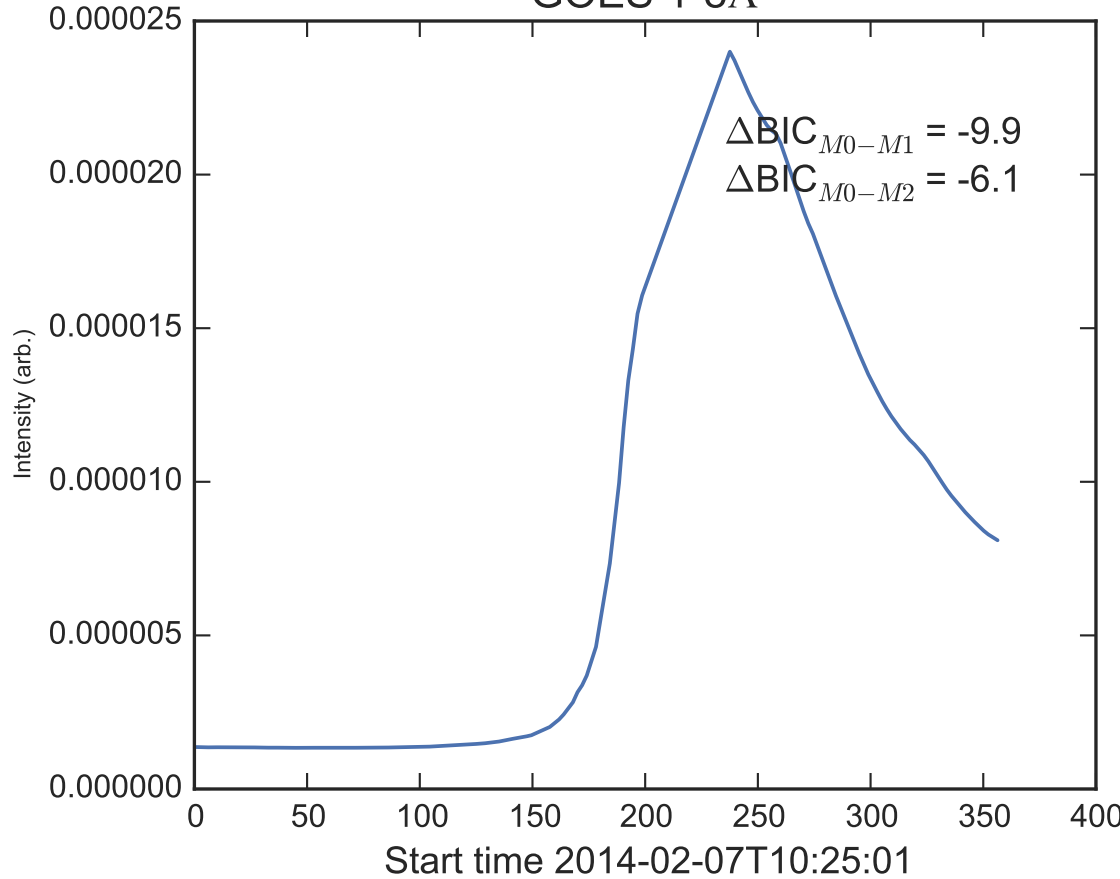

GOES 1-8Å

Power Spectral Density (PSD) - Model 0

Power Spectral Density (PSD) - Model 1

Power Spectral Density (PSD) - Model 2