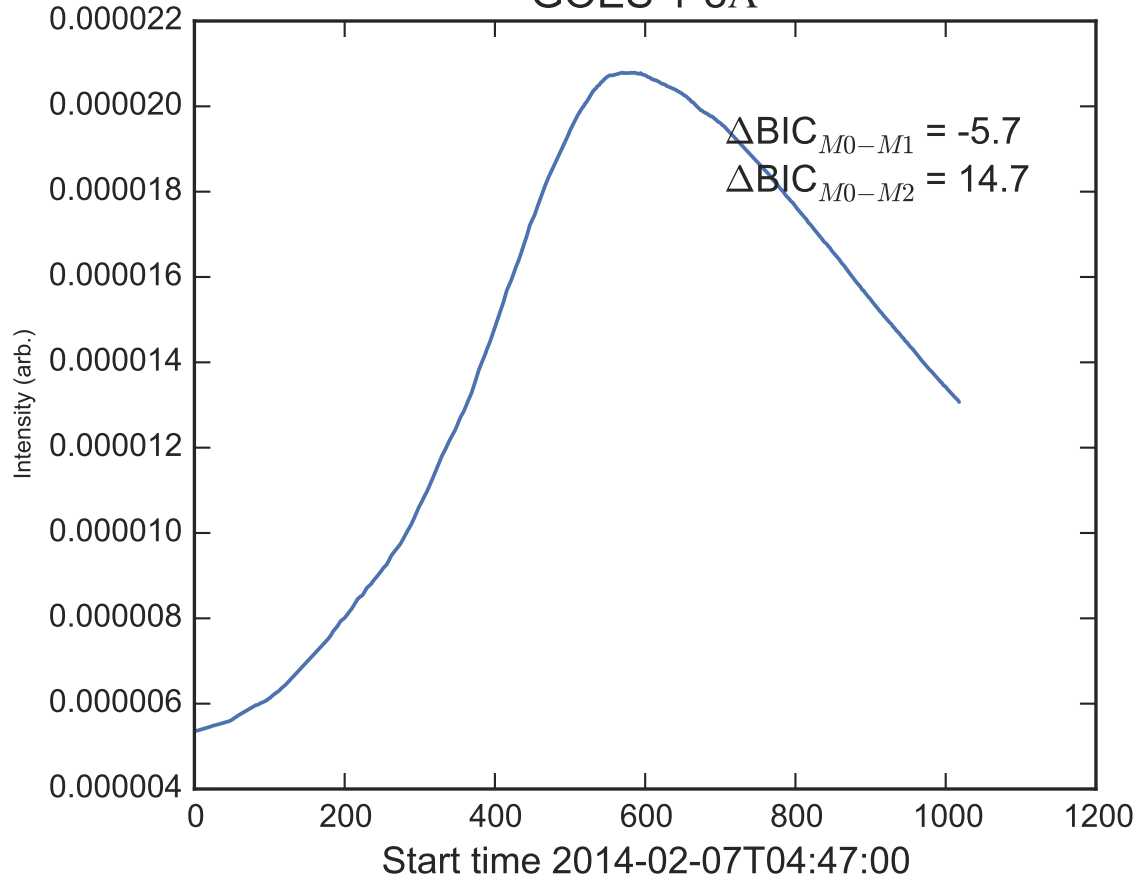

GOES 1-8Å

Power Spectral Density (PSD) - Model 0

Power Spectral Density (PSD) - Model 1

Power Spectral Density (PSD) - Model 2