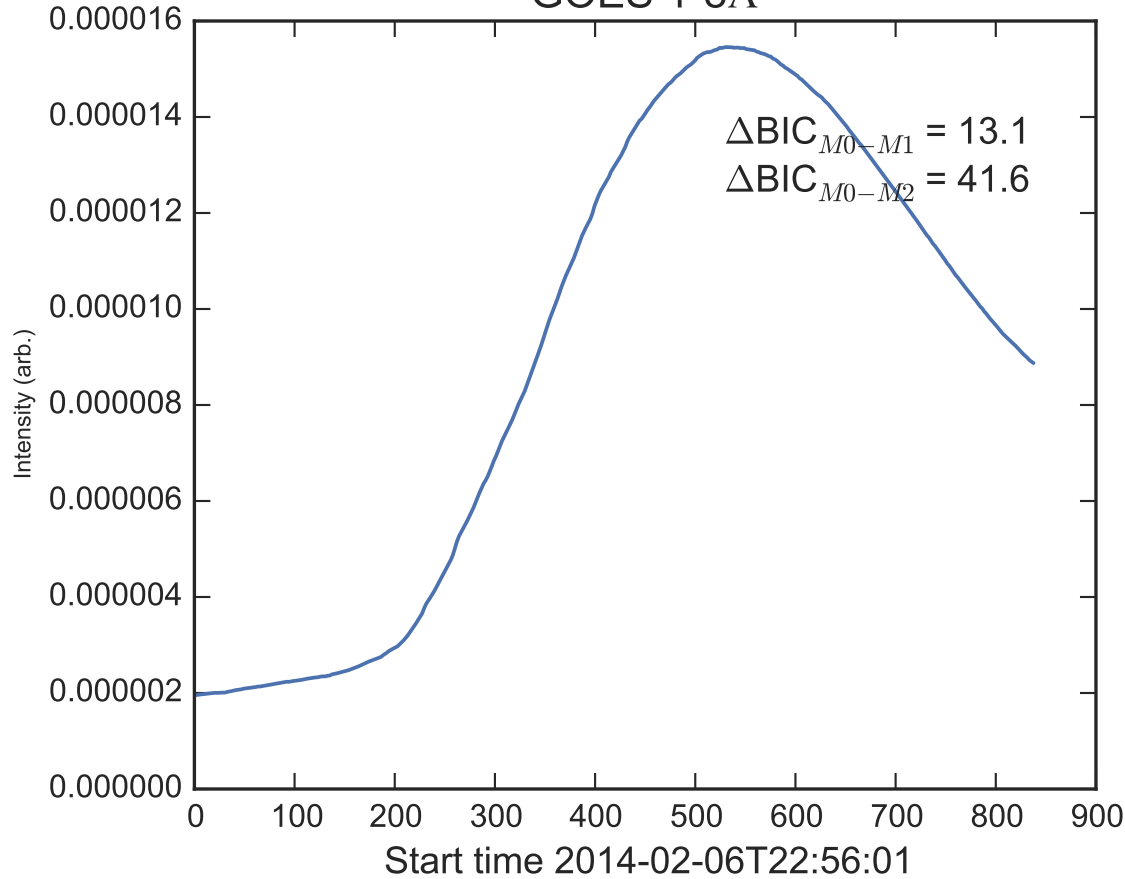

GOES 1-8Å

Power Spectral Density (PSD) - Model 0

Power Spectral Density (PSD) - Model 1

Power Spectral Density (PSD) - Model 2