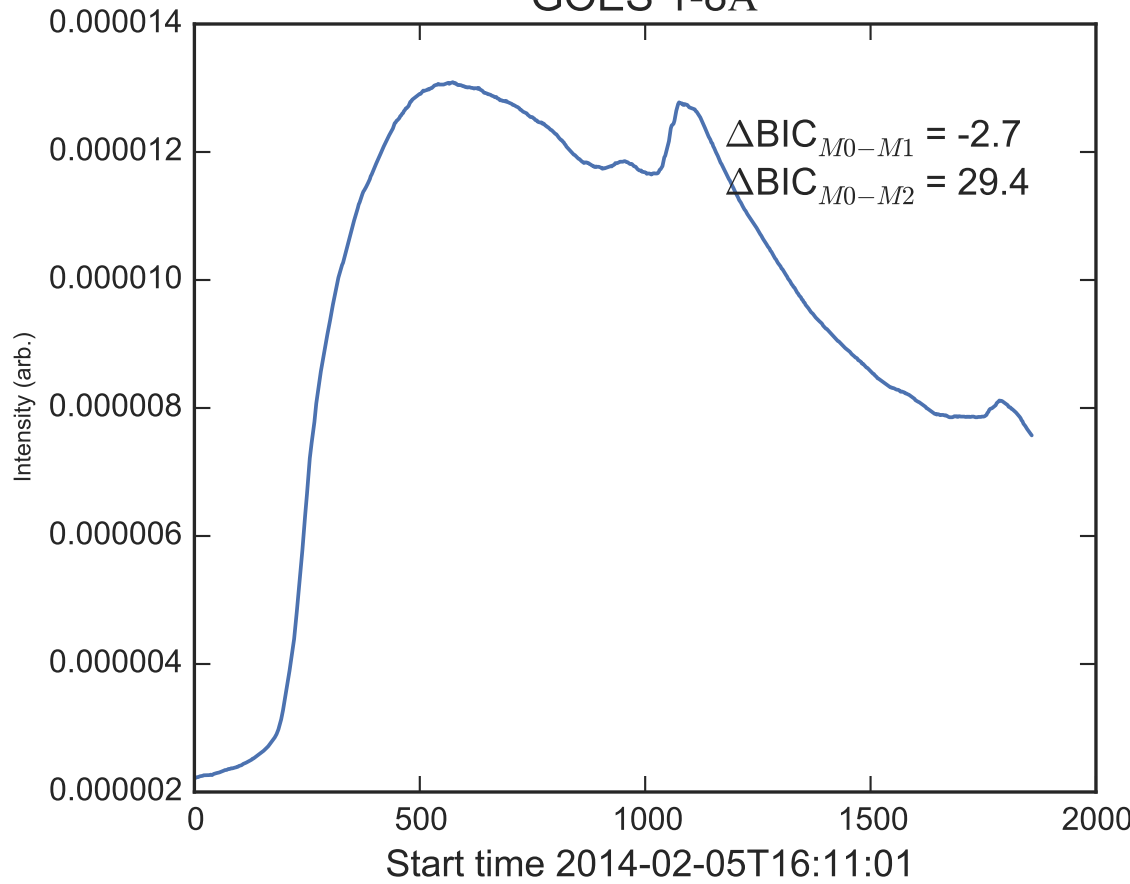

GOES 1-8Å

Power Spectral Density (PSD) - Model 0

Power Spectral Density (PSD) - Model 1

Power Spectral Density (PSD) - Model 2