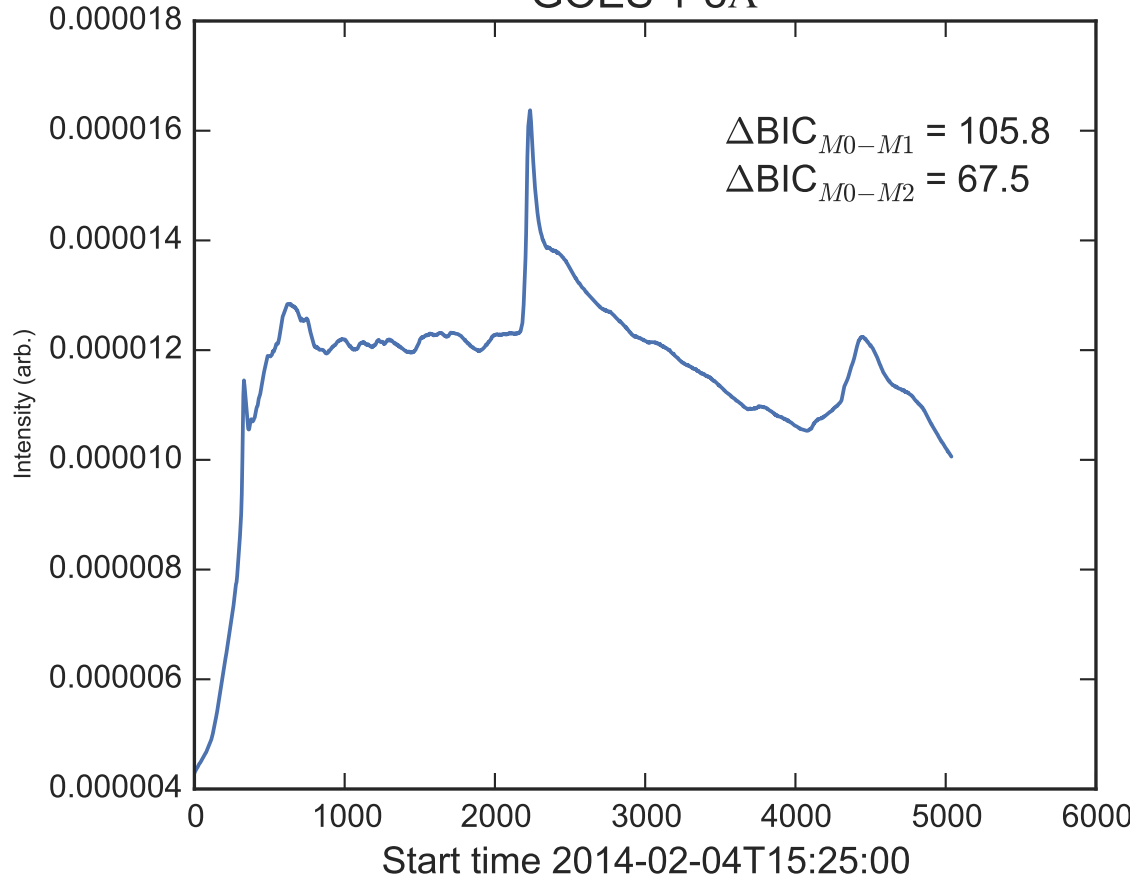

GOES 1-8Å

Power Spectral Density (PSD) - Model 0

Power Spectral Density (PSD) - Model 1

Power Spectral Density (PSD) - Model 2