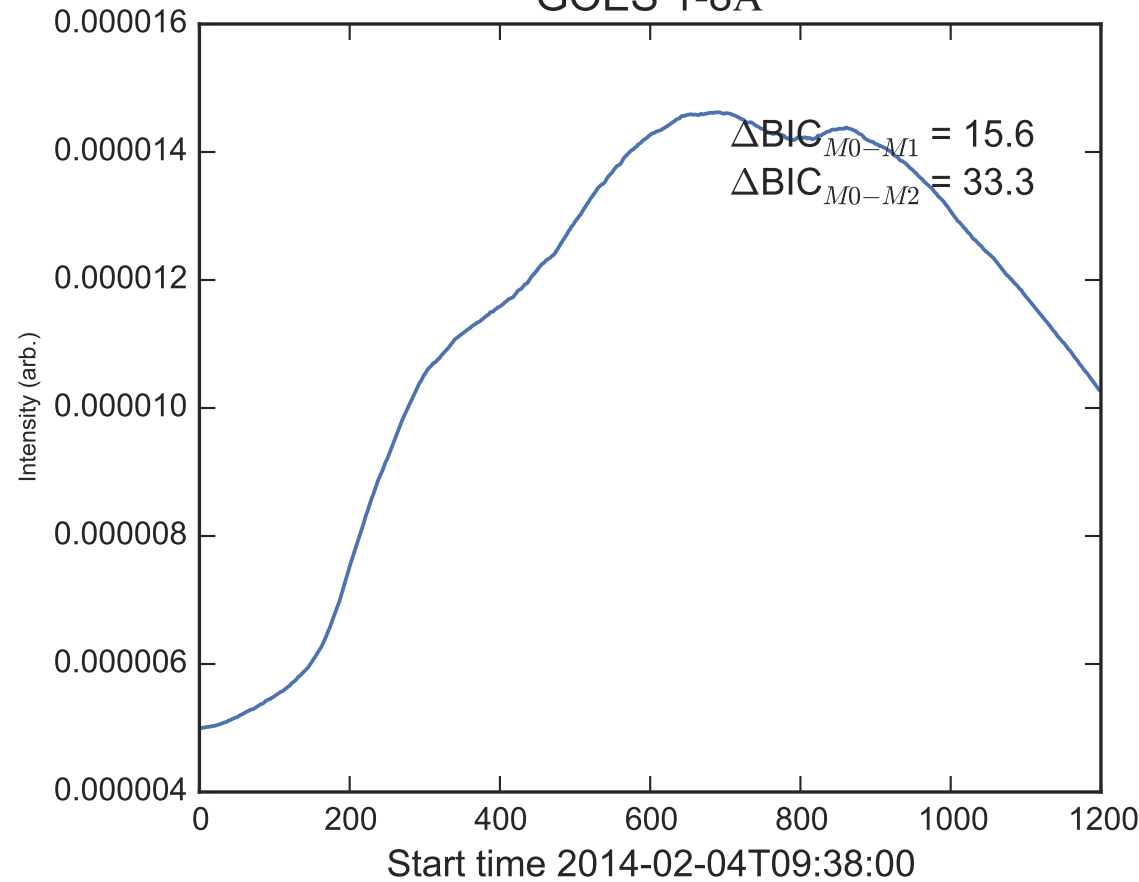

GOES 1-8Å

Power Spectral Density (PSD) - Model 0

Power Spectral Density (PSD) - Model 1

Power Spectral Density (PSD) - Model 2