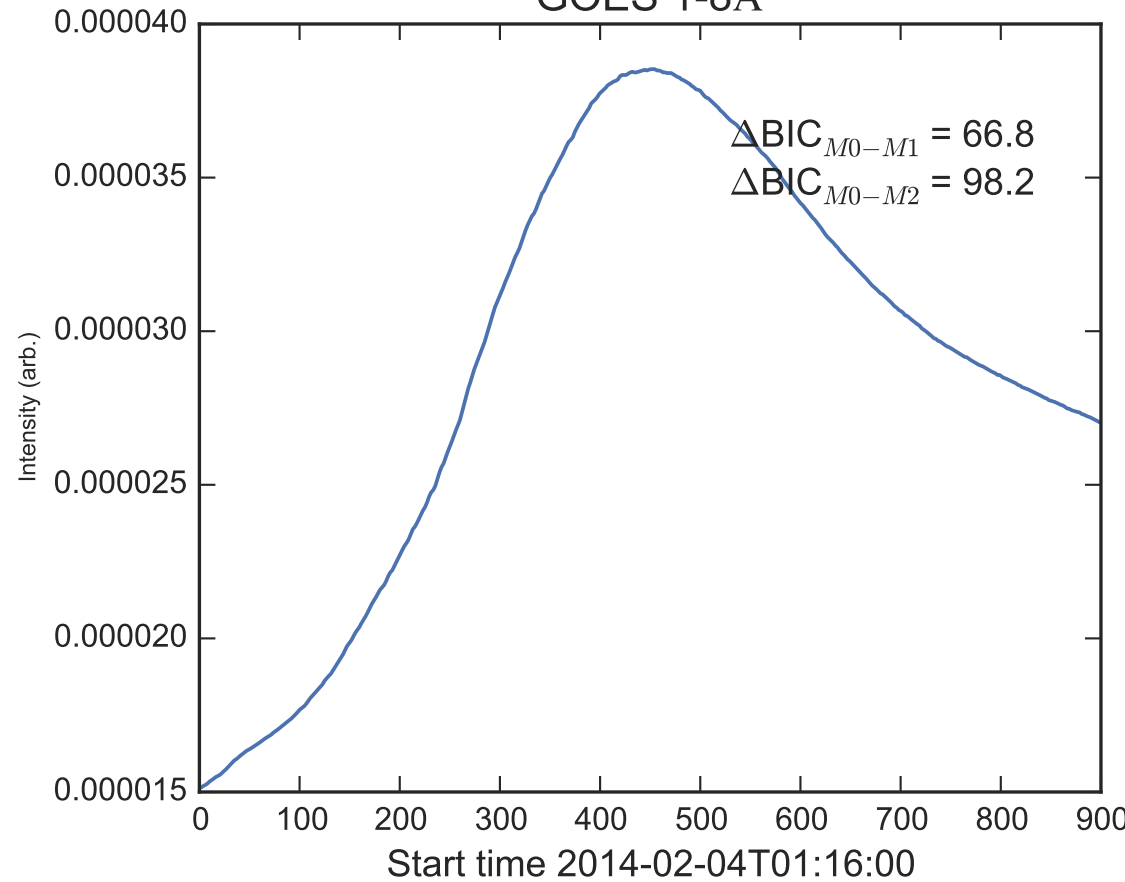

GOES 1-8Å

Power Spectral Density (PSD) - Model 0

Power Spectral Density (PSD) - Model 1

Power Spectral Density (PSD) - Model 2