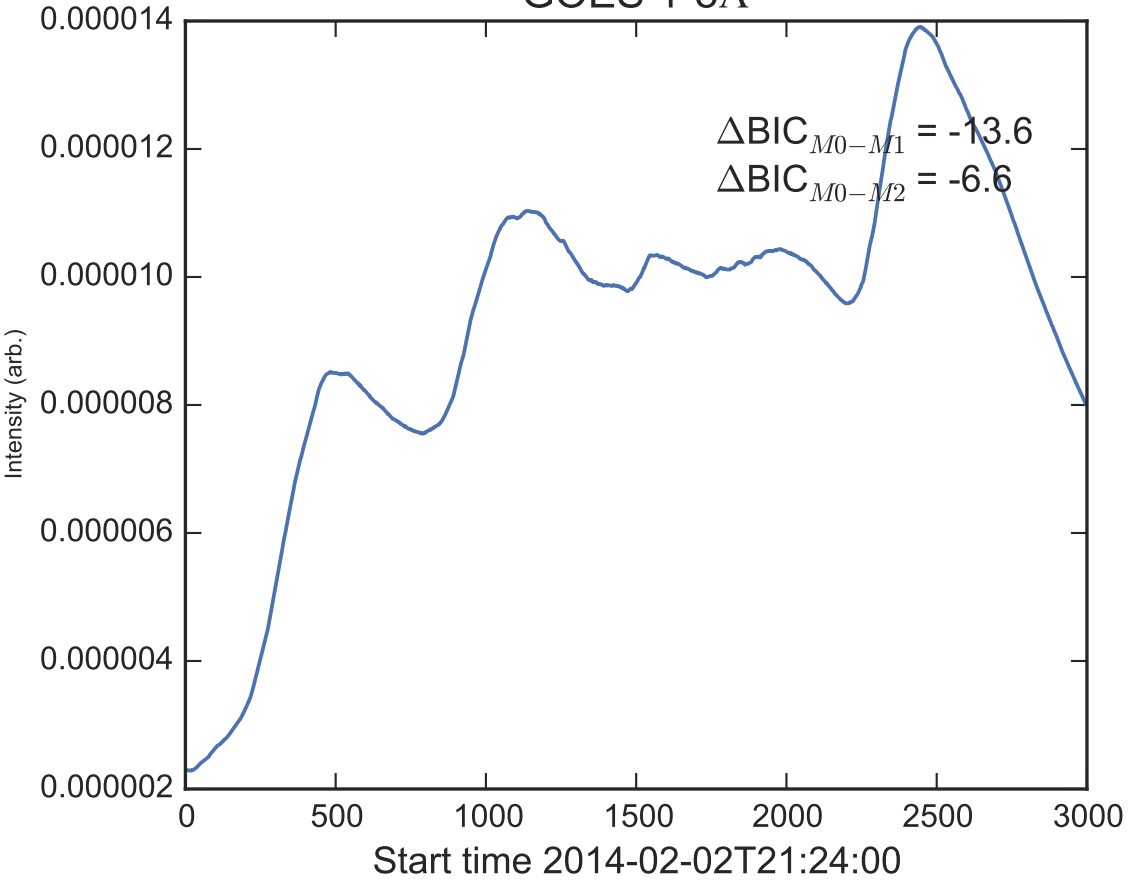

GOES 1-8Å

Power Spectral Density (PSD) - Model 0

Power Spectral Density (PSD) - Model 1

Power Spectral Density (PSD) - Model 2