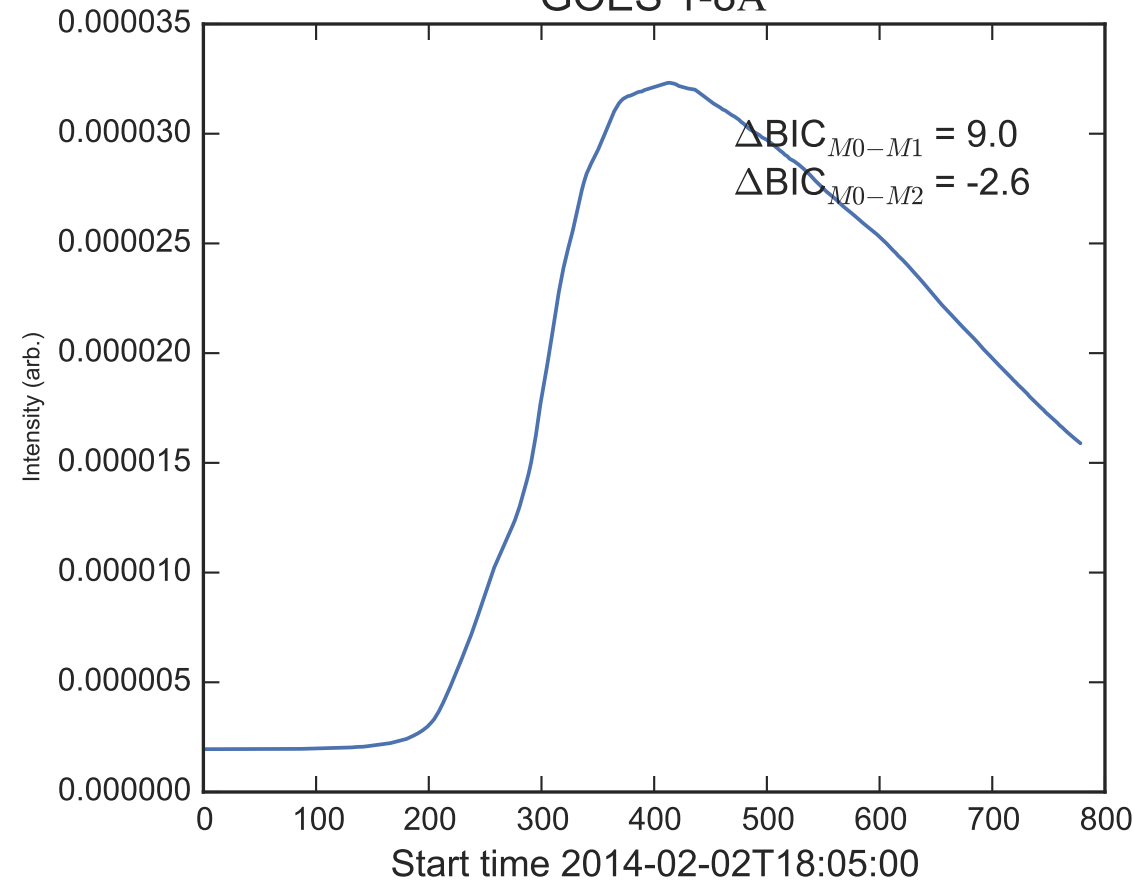

GOES 1-8Å

Power Spectral Density (PSD) - Model 0

Power Spectral Density (PSD) - Model 1

Power Spectral Density (PSD) - Model 2