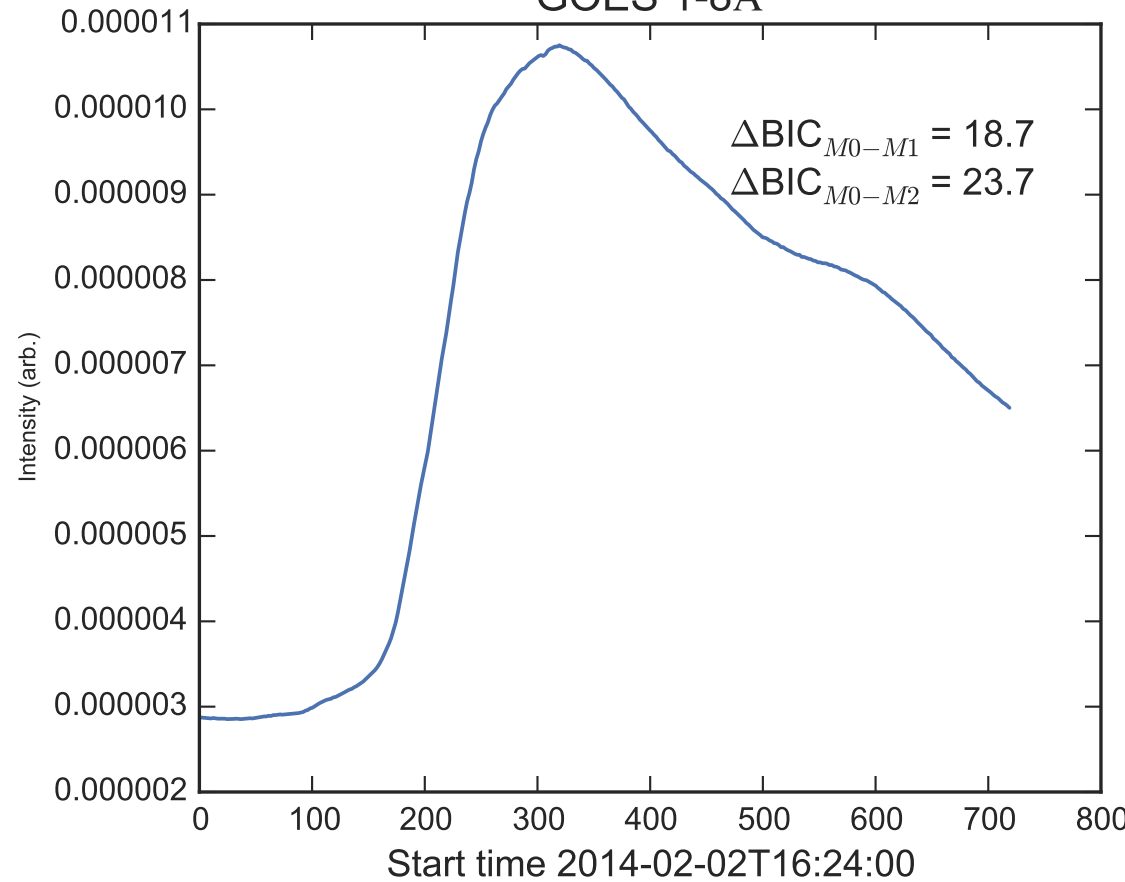

GOES 1-8Å

Power Spectral Density (PSD) - Model 0

Power Spectral Density (PSD) - Model 1

Power Spectral Density (PSD) - Model 2