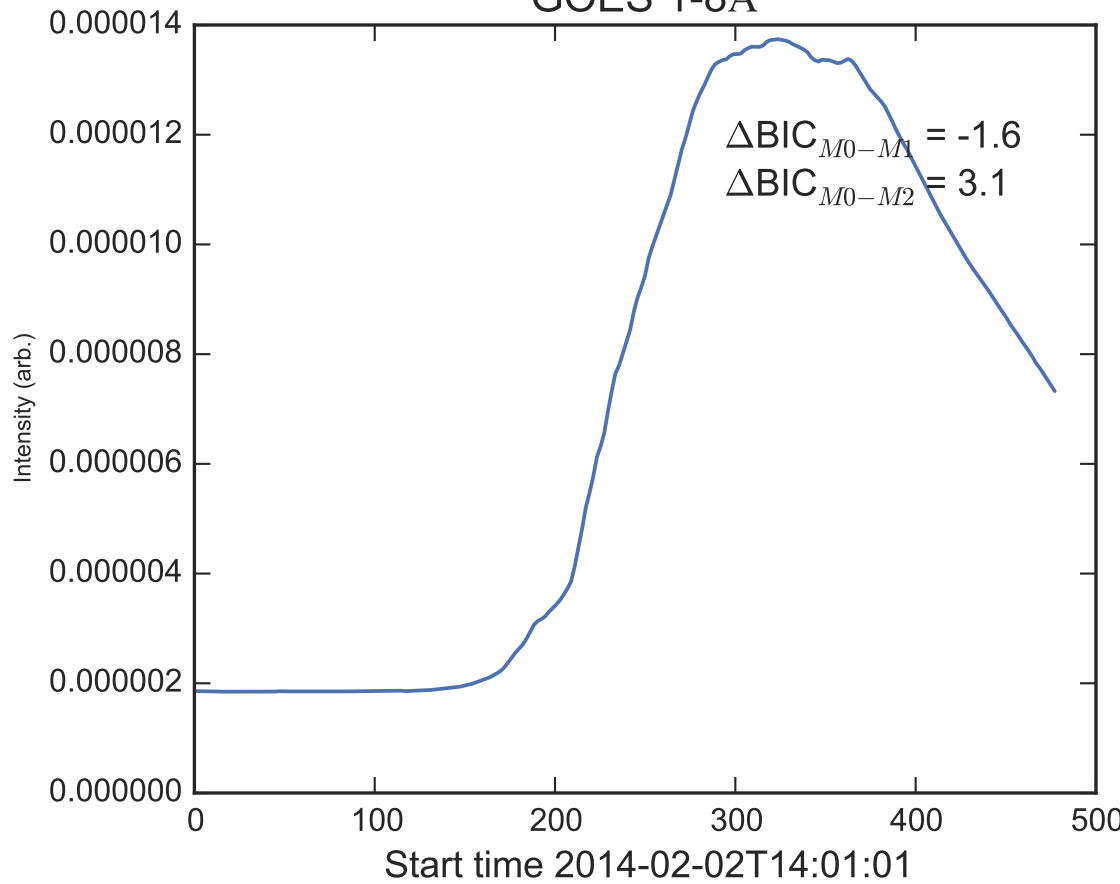

GOES 1-8Å

Power Spectral Density (PSD) - Model 0

Power Spectral Density (PSD) - Model 1

Power Spectral Density (PSD) - Model 2