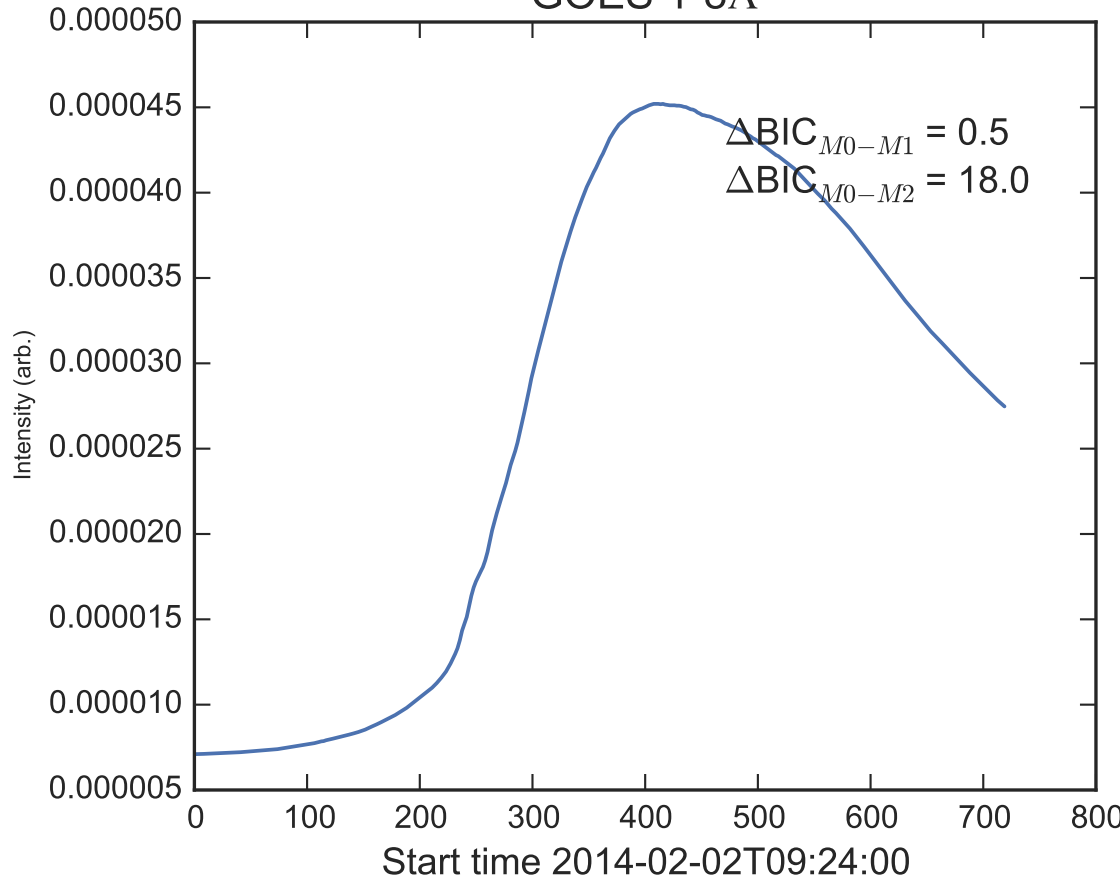

GOES 1-8Å

Power Spectral Density (PSD) - Model 0

Power Spectral Density (PSD) - Model 1

Power Spectral Density (PSD) - Model 2