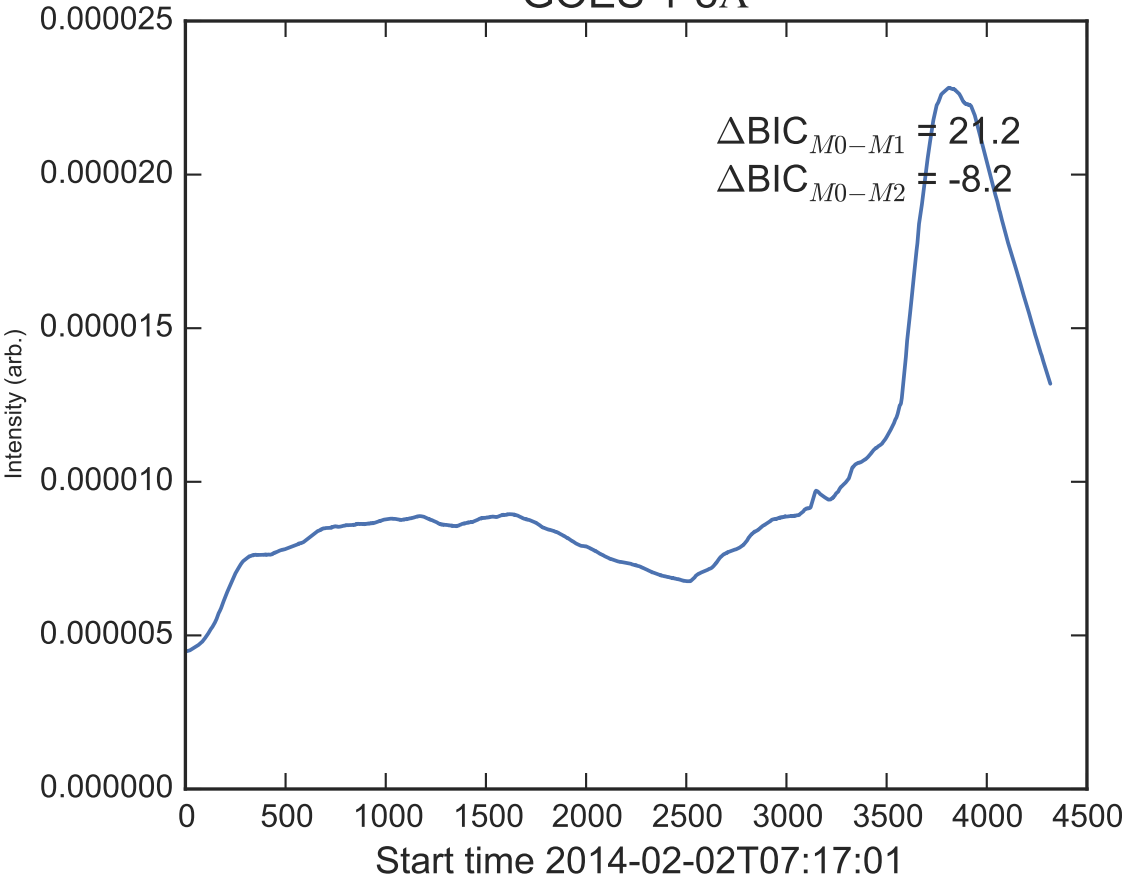

GOES 1-8Å

Power Spectral Density (PSD) - Model 0

Power Spectral Density (PSD) - Model 1

Power Spectral Density (PSD) - Model 2