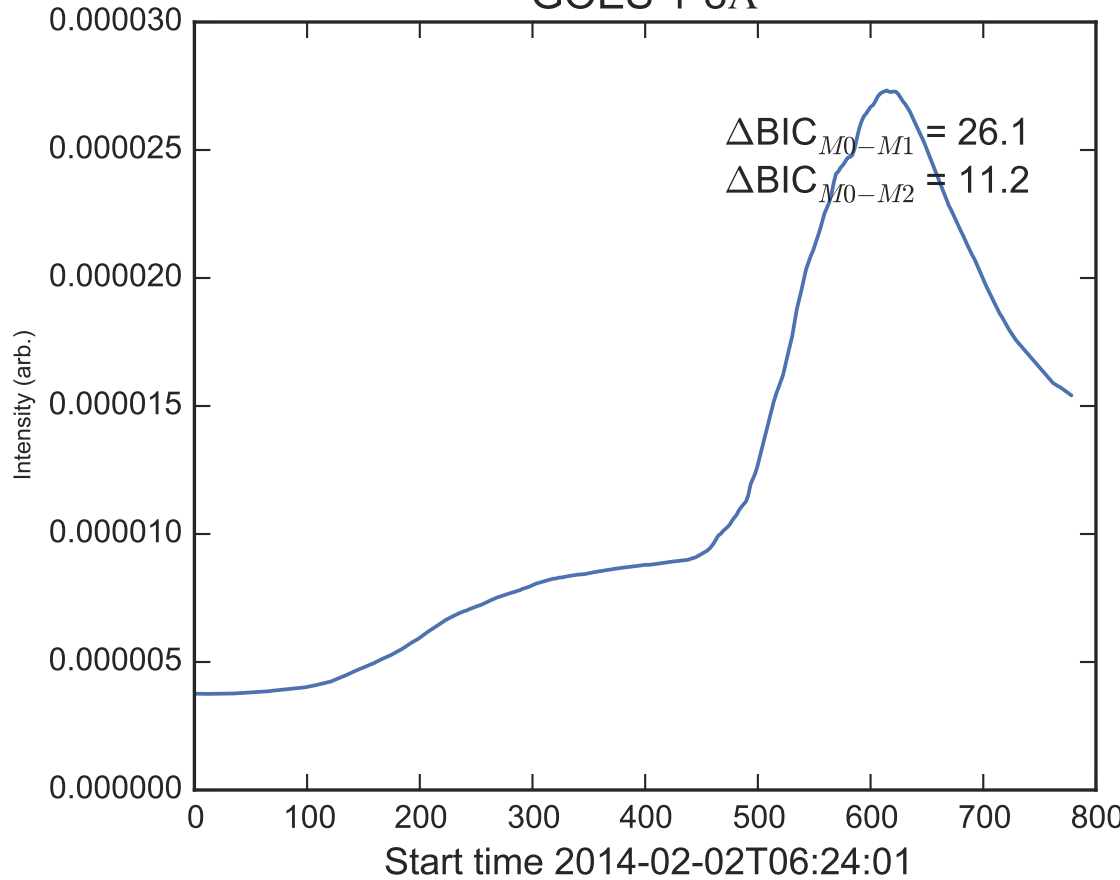

GOES 1-8Å

Power Spectral Density (PSD) - Model 0

Power Spectral Density (PSD) - Model 1

Power Spectral Density (PSD) - Model 2