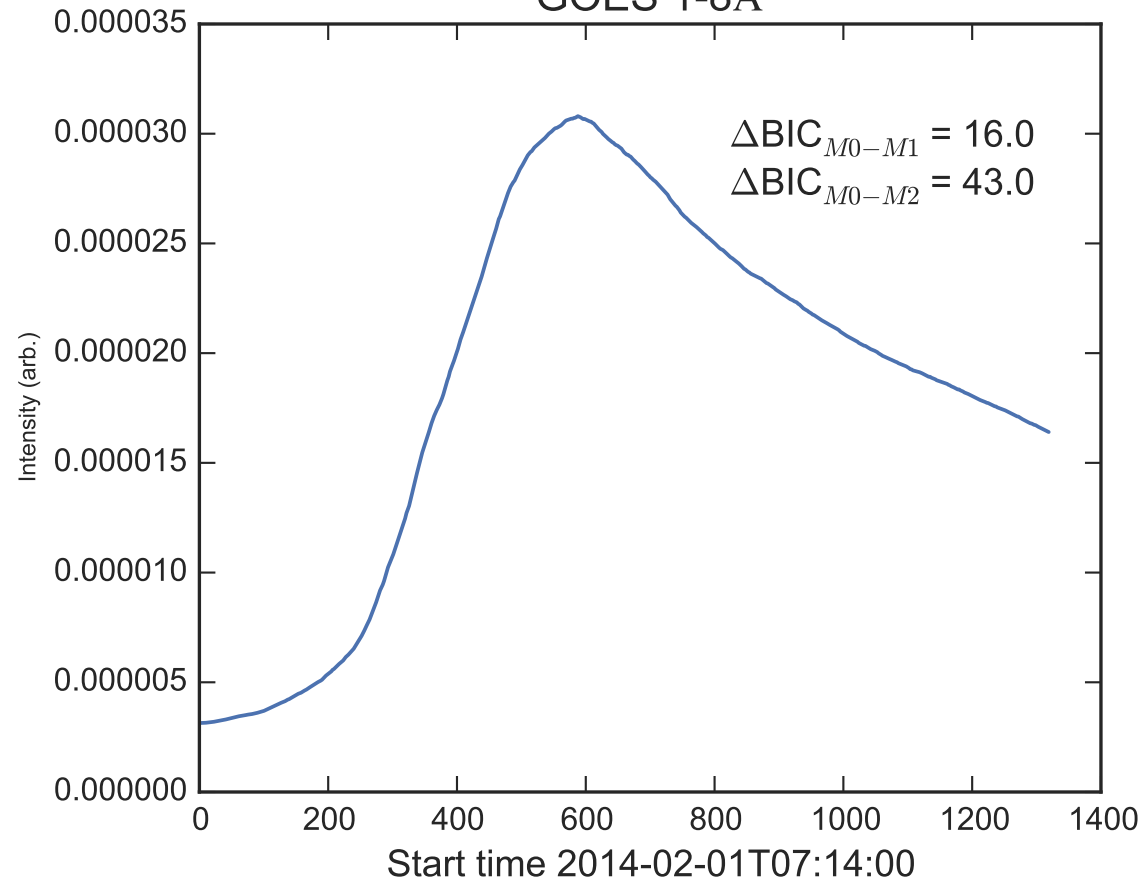

GOES 1-8Å

Power Spectral Density (PSD) - Model 0

Power Spectral Density (PSD) - Model 1

Power Spectral Density (PSD) - Model 2