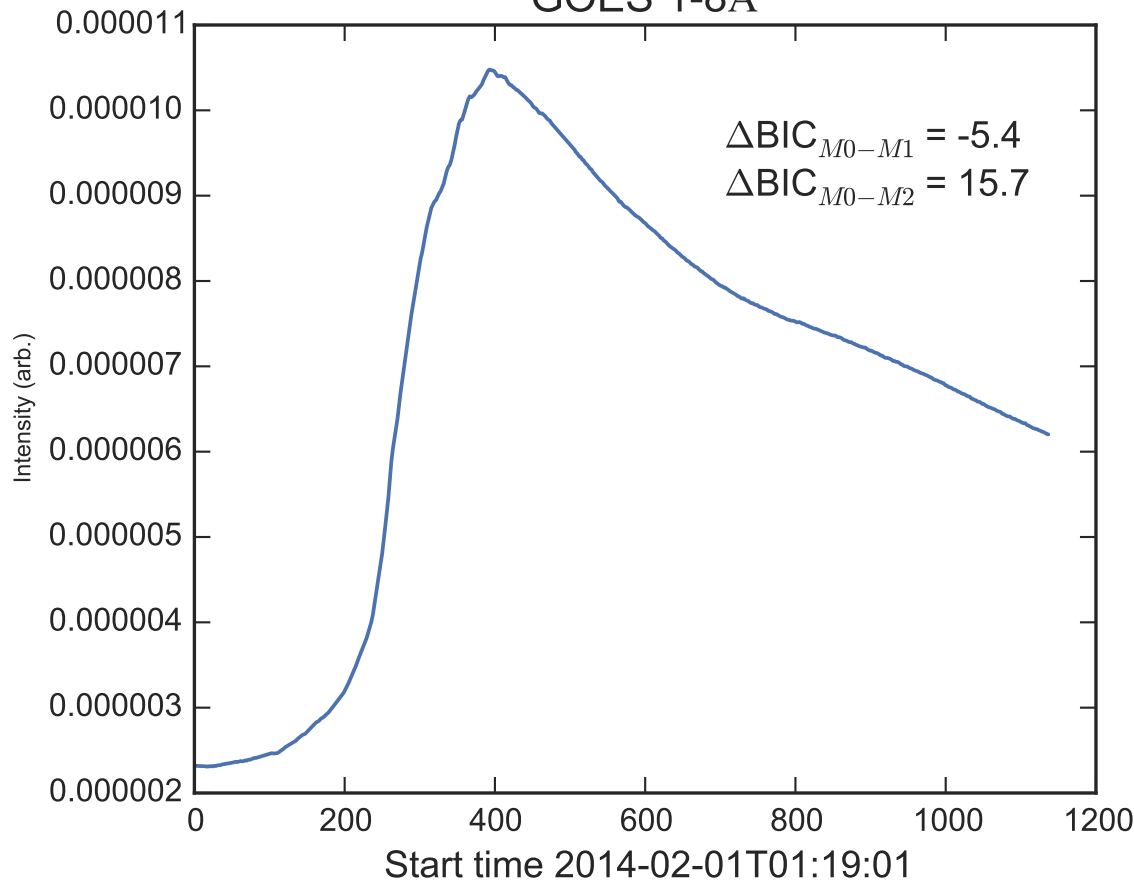

GOES 1-8Å

Power Spectral Density (PSD) - Model 0

Power Spectral Density (PSD) - Model 1

Power Spectral Density (PSD) - Model 2