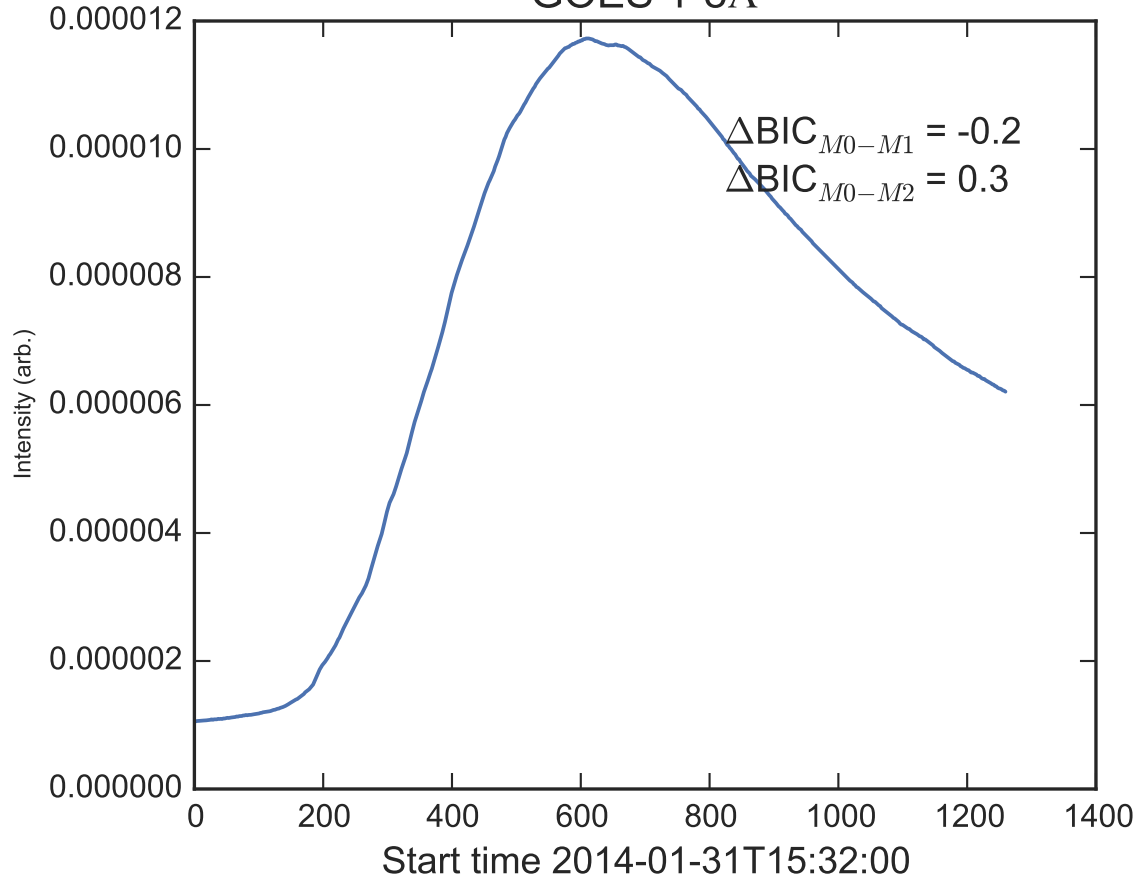

GOES 1-8Å

Power Spectral Density (PSD) - Model 0

Power Spectral Density (PSD) - Model 1

Power Spectral Density (PSD) - Model 2