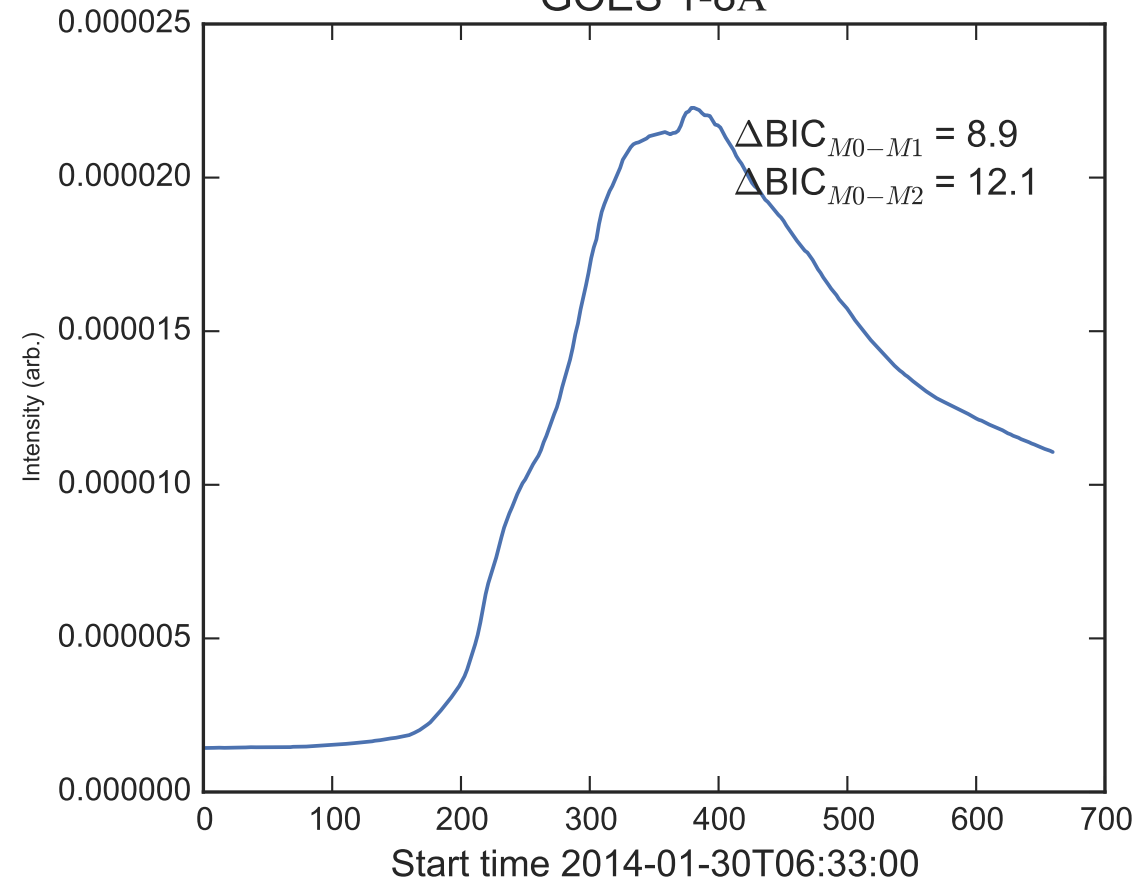

GOES 1-8Å

Power Spectral Density (PSD) - Model 0

Power Spectral Density (PSD) - Model 1

Power Spectral Density (PSD) - Model 2