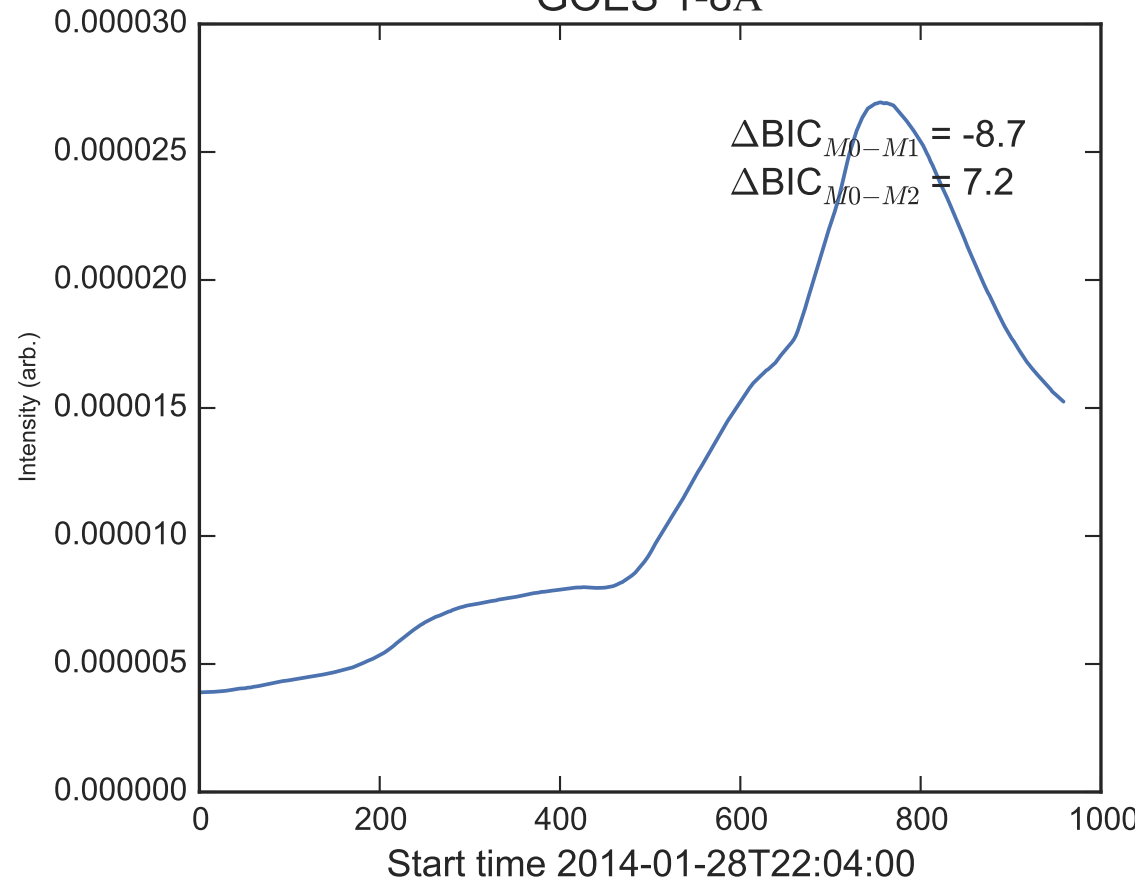

GOES 1-8Å

Power Spectral Density (PSD) - Model 0

Power Spectral Density (PSD) - Model 1

Power Spectral Density (PSD) - Model 2