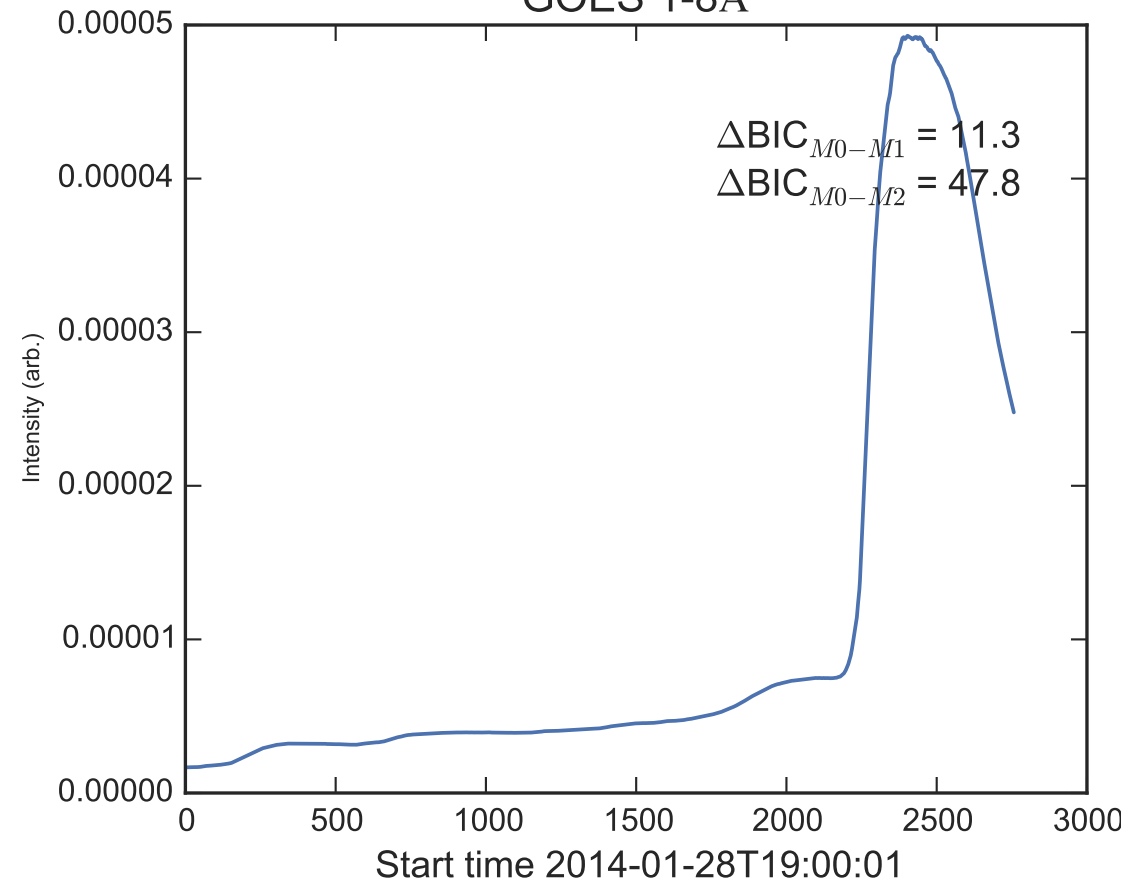

GOES 1-8Å

Power Spectral Density (PSD) - Model 0

Power Spectral Density (PSD) - Model 1

Power Spectral Density (PSD) - Model 2