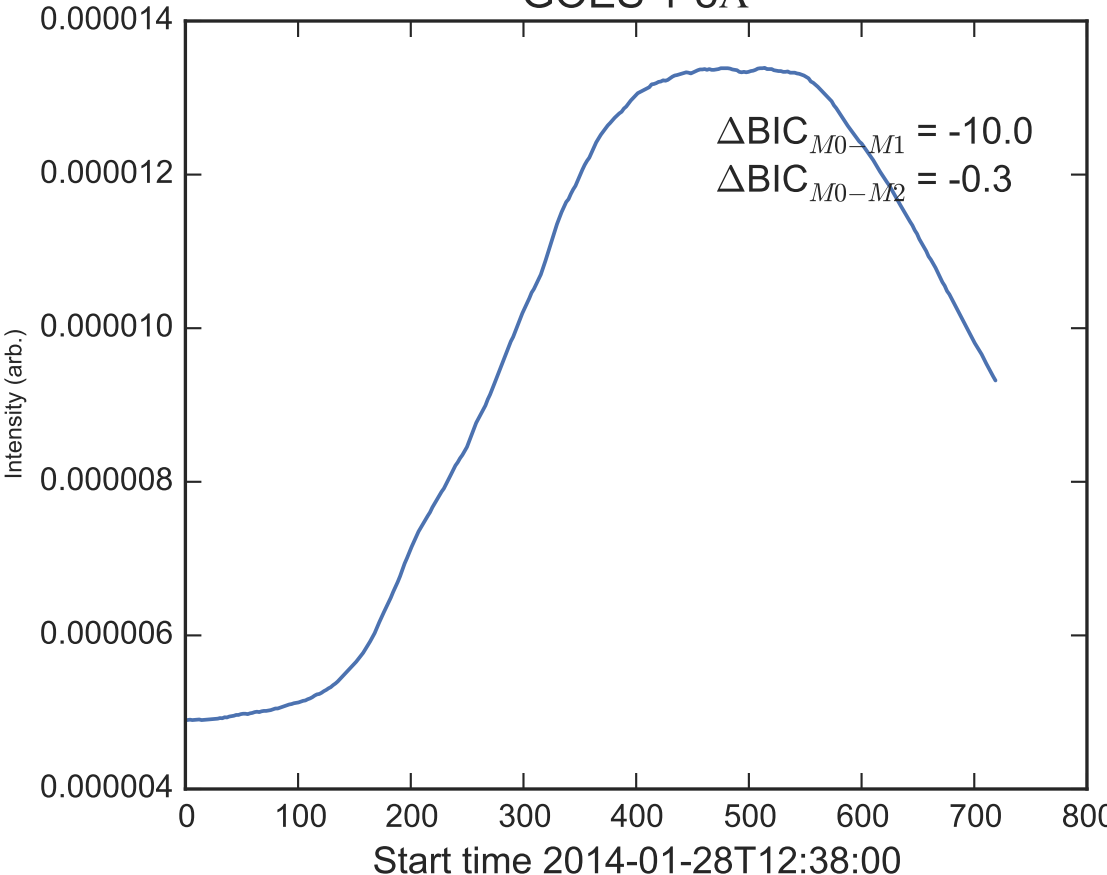

GOES 1-8Å

Power Spectral Density (PSD) - Model 0

Power Spectral Density (PSD) - Model 1

Power Spectral Density (PSD) - Model 2