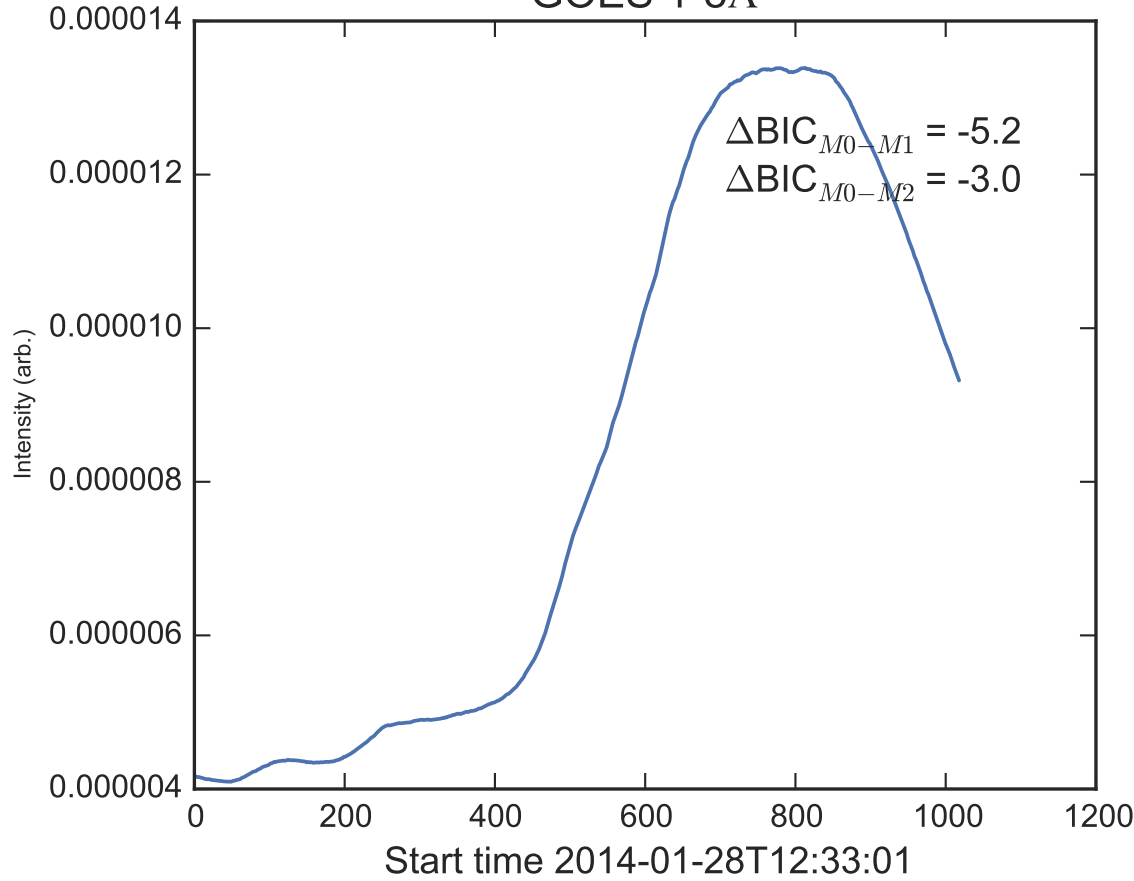

GOES 1-8Å

Power Spectral Density (PSD) - Model 0

Power Spectral Density (PSD) - Model 1

Power Spectral Density (PSD) - Model 2