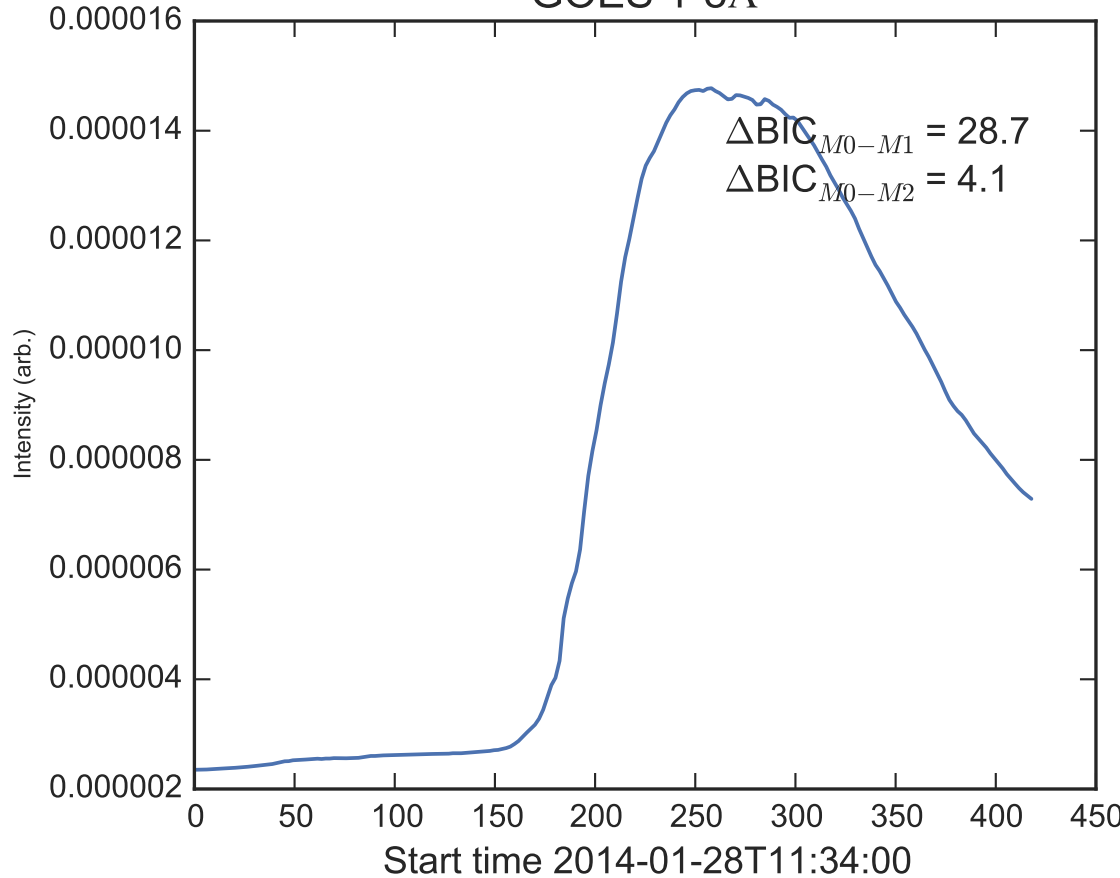

GOES 1-8Å

Power Spectral Density (PSD) - Model 0

Power Spectral Density (PSD) - Model 1

Power Spectral Density (PSD) - Model 2