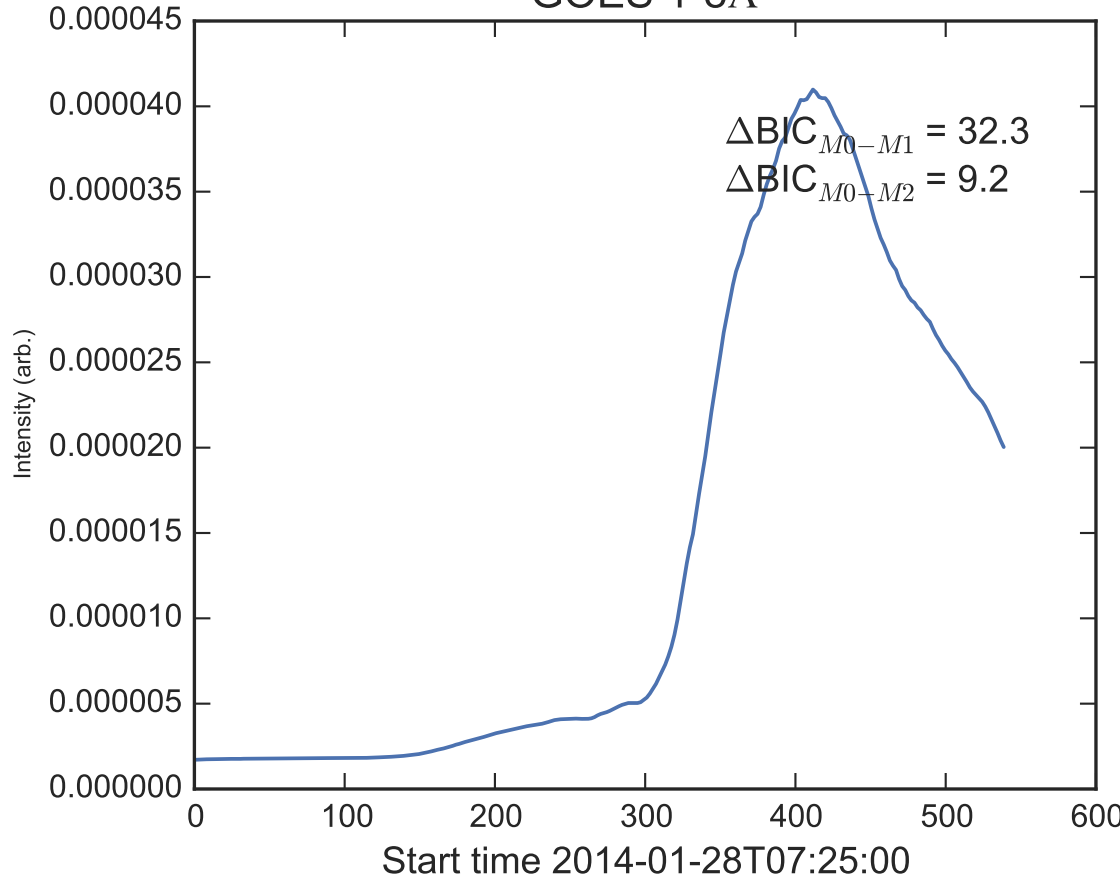

GOES 1-8Å

Power Spectral Density (PSD) - Model 0

Power Spectral Density (PSD) - Model 1

Power Spectral Density (PSD) - Model 2