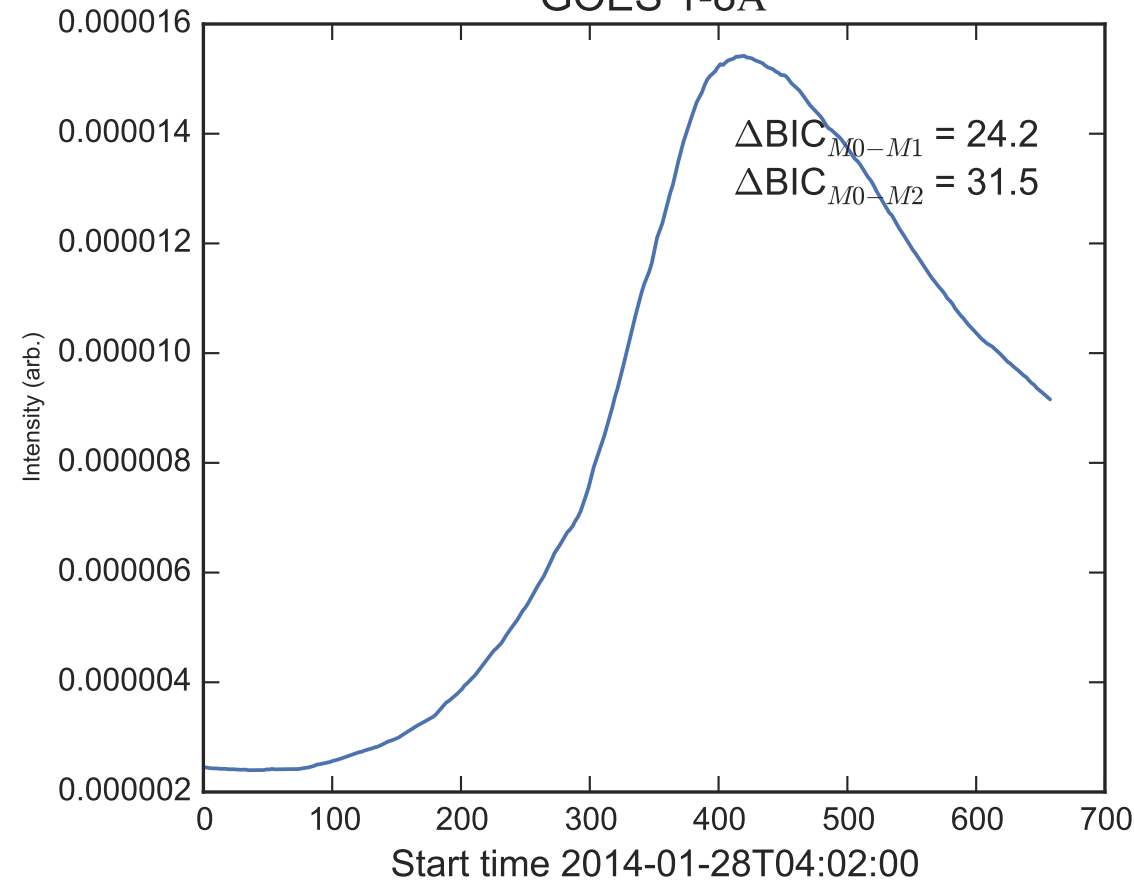

GOES 1-8Å

Power Spectral Density (PSD) - Model 0

Power Spectral Density (PSD) - Model 1

Power Spectral Density (PSD) - Model 2