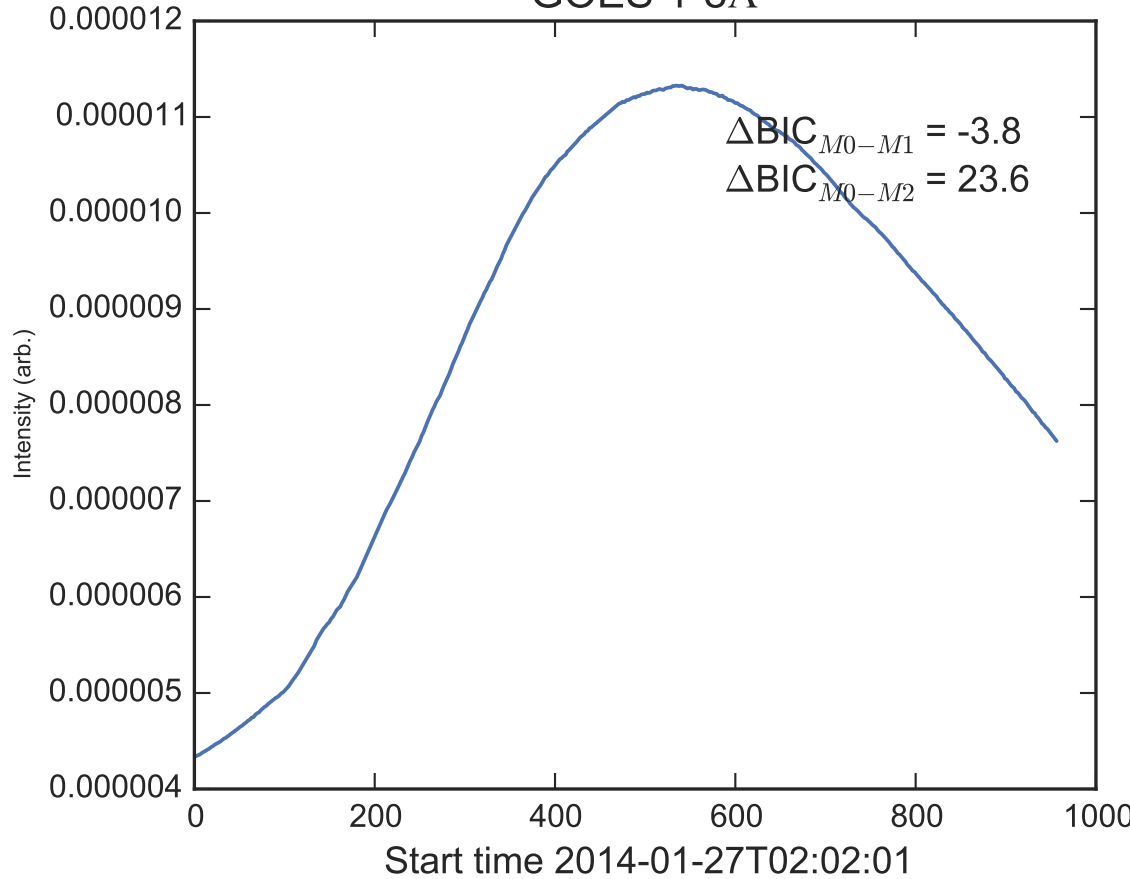

GOES 1-8Å

Power Spectral Density (PSD) - Model 0

Power Spectral Density (PSD) - Model 1

Power Spectral Density (PSD) - Model 2