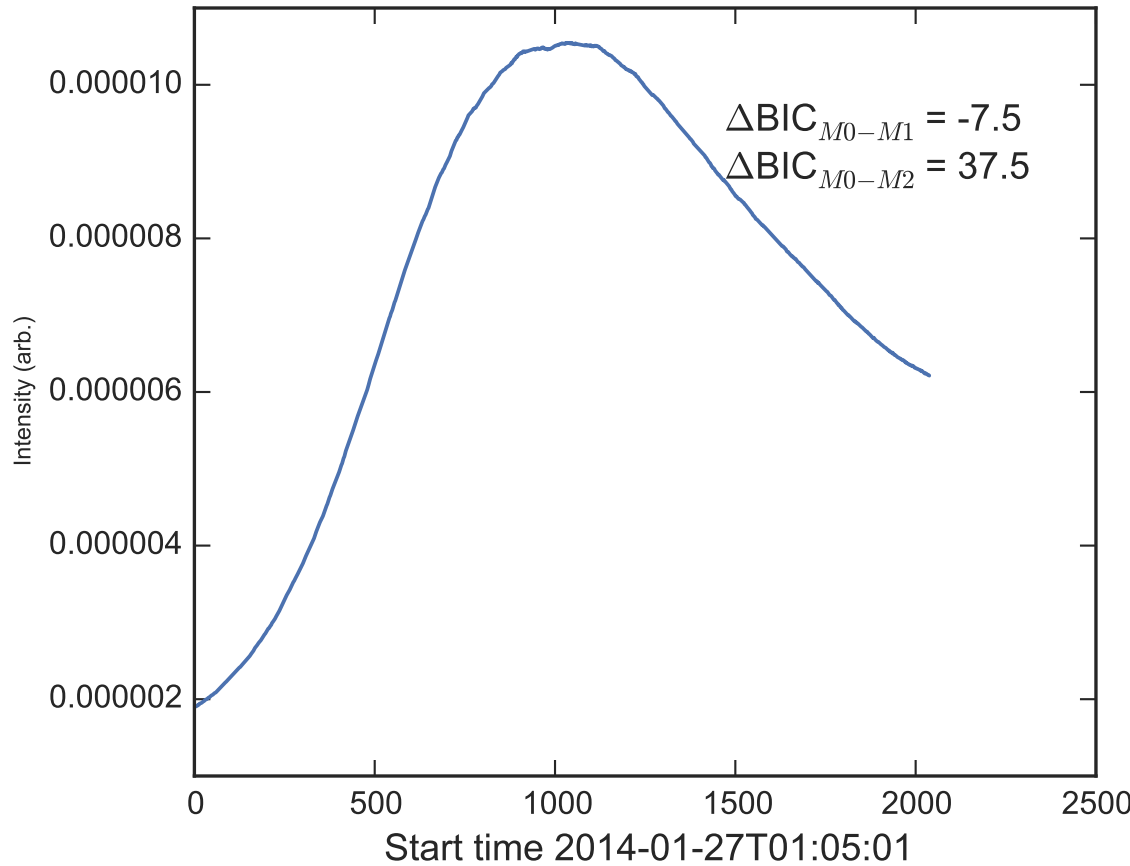

GOES 1-8Å

Power Spectral Density (PSD) - Model 0

Power Spectral Density (PSD) - Model 1

Power Spectral Density (PSD) - Model 2