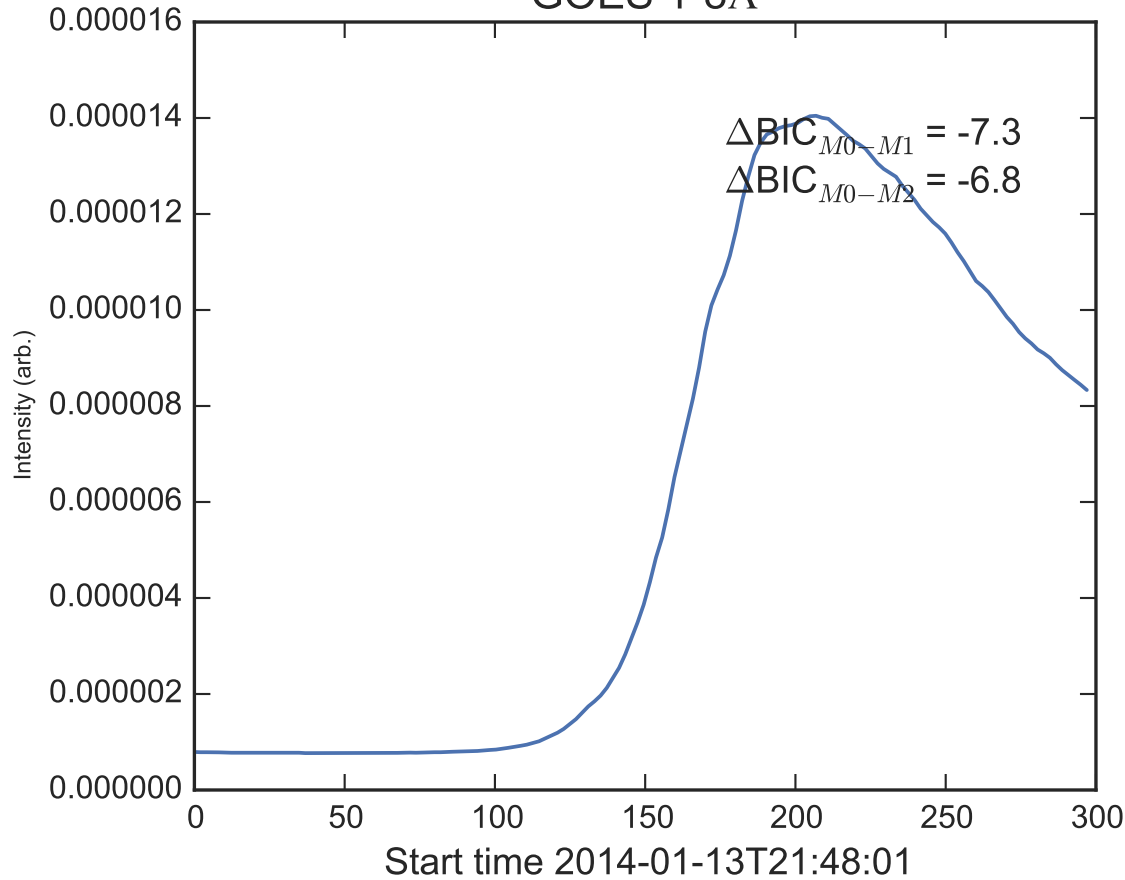

GOES 1-8Å

Power Spectral Density (PSD) - Model 0

Power Spectral Density (PSD) - Model 1

Power Spectral Density (PSD) - Model 2