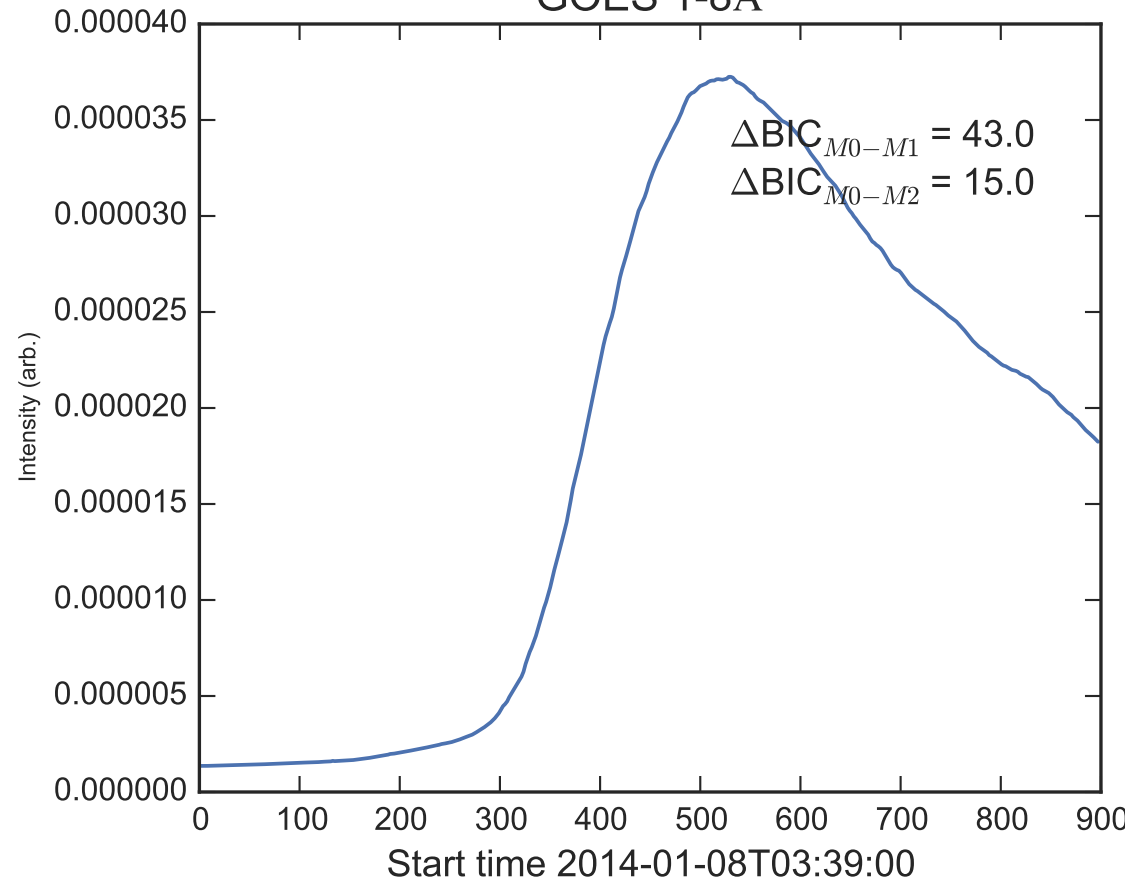

GOES 1-8Å

Power Spectral Density (PSD) - Model 0

Power Spectral Density (PSD) - Model 1

Power Spectral Density (PSD) - Model 2