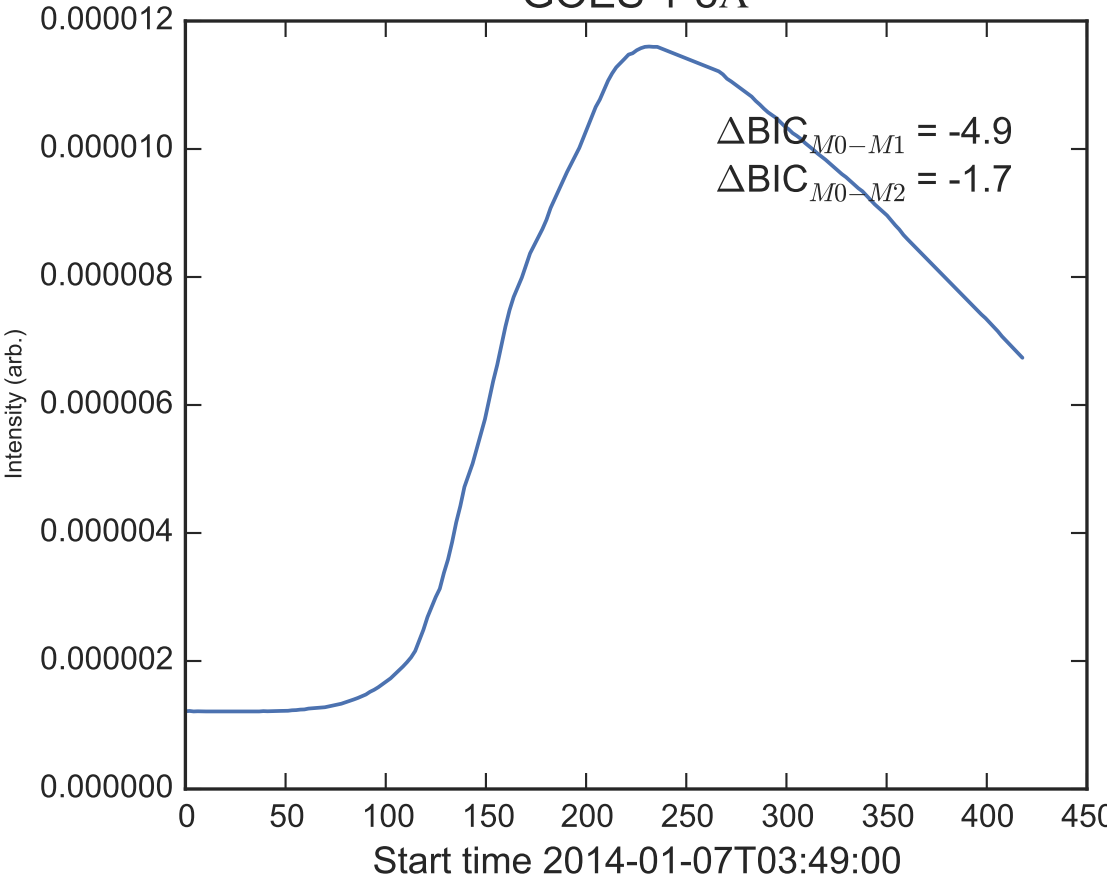

GOES 1-8Å

Power Spectral Density (PSD) - Model 0

Power Spectral Density (PSD) - Model 1

Power Spectral Density (PSD) - Model 2