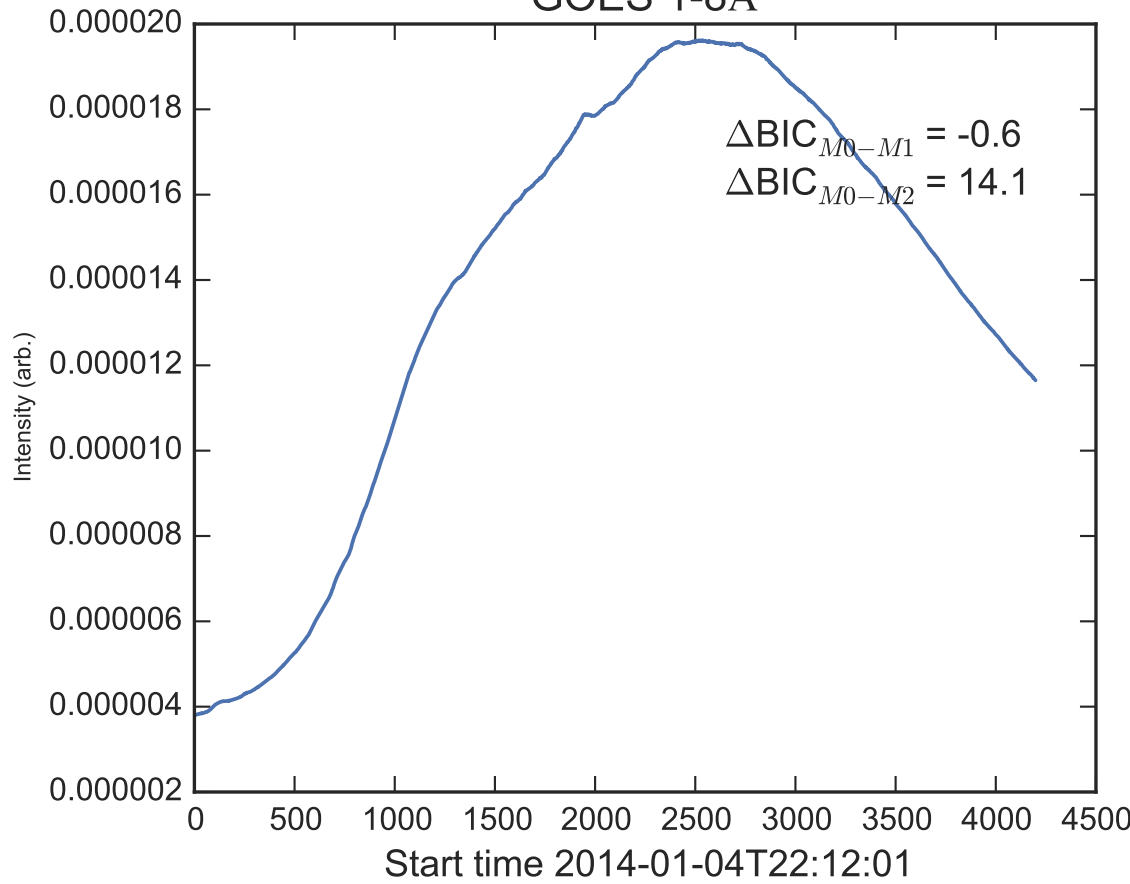

GOES 1-8Å

Power Spectral Density (PSD) - Model 0

Power Spectral Density (PSD) - Model 1

Power Spectral Density (PSD) - Model 2