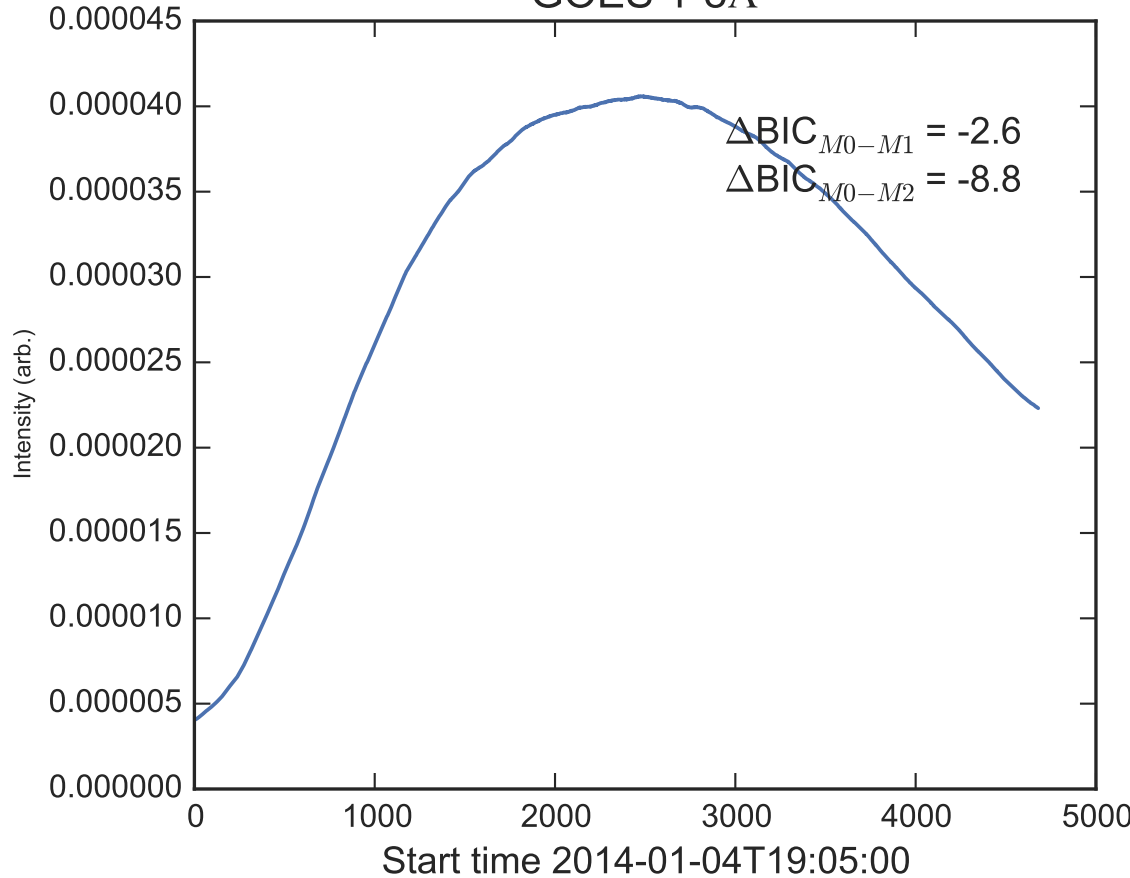

GOES 1-8Å

Power Spectral Density (PSD) - Model 0

Power Spectral Density (PSD) - Model 1

Power Spectral Density (PSD) - Model 2