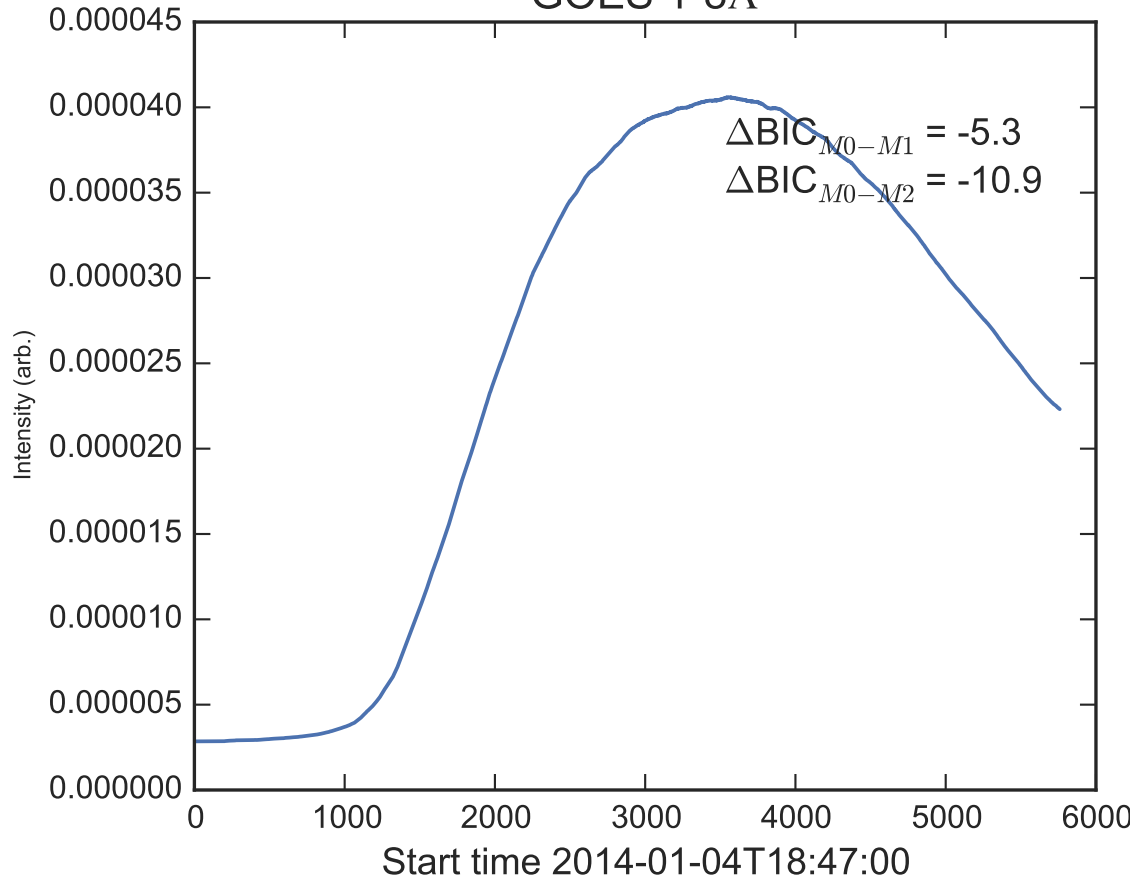

GOES 1-8Å

Power Spectral Density (PSD) - Model 0

Power Spectral Density (PSD) - Model 1

Power Spectral Density (PSD) - Model 2