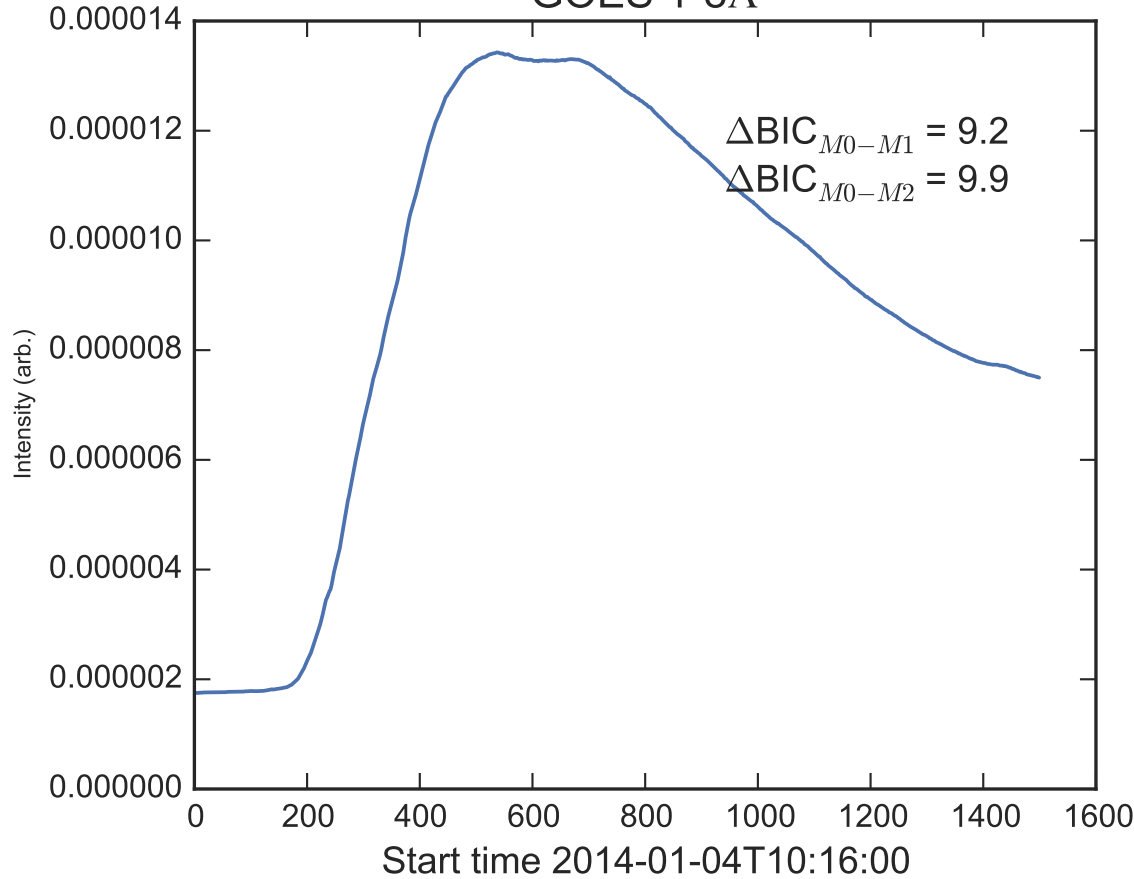

GOES 1-8Å

Power Spectral Density (PSD) - Model 0

Power Spectral Density (PSD) - Model 1

Power Spectral Density (PSD) - Model 2