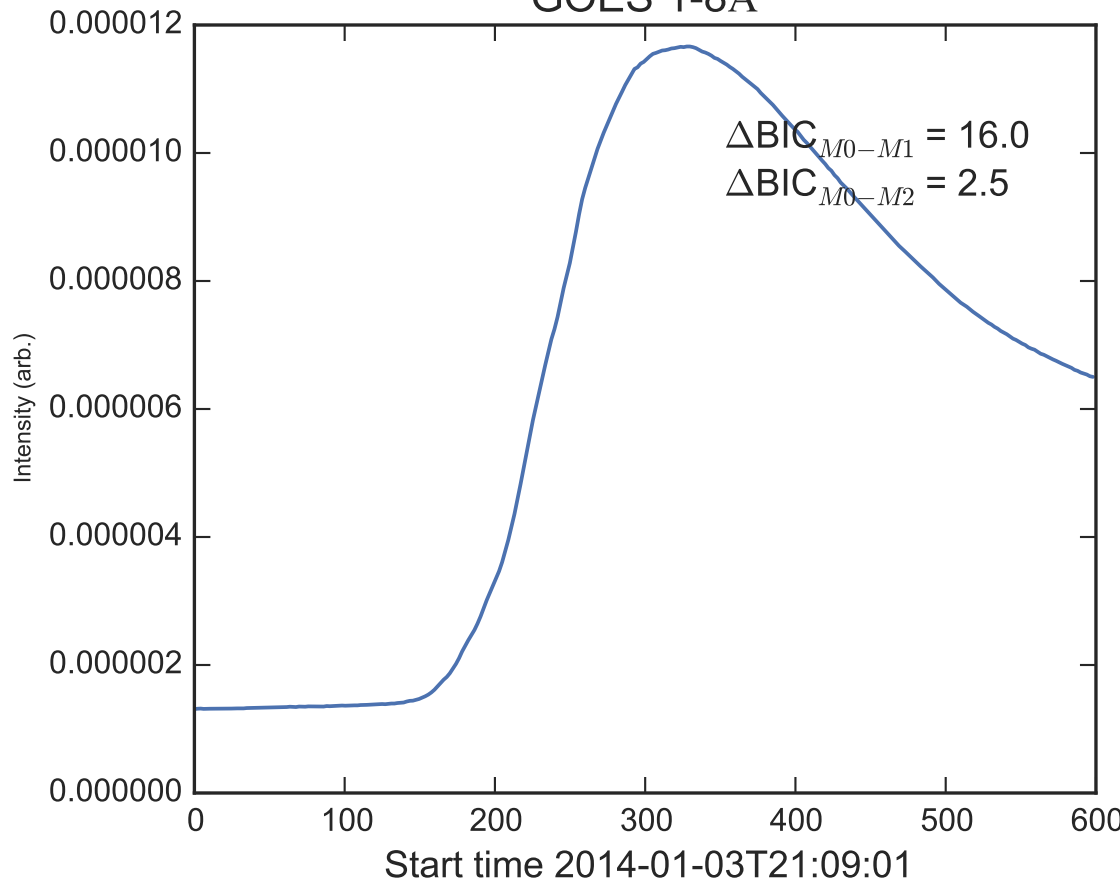

GOES 1-8Å

Power Spectral Density (PSD) - Model 0

Power Spectral Density (PSD) - Model 1

Power Spectral Density (PSD) - Model 2