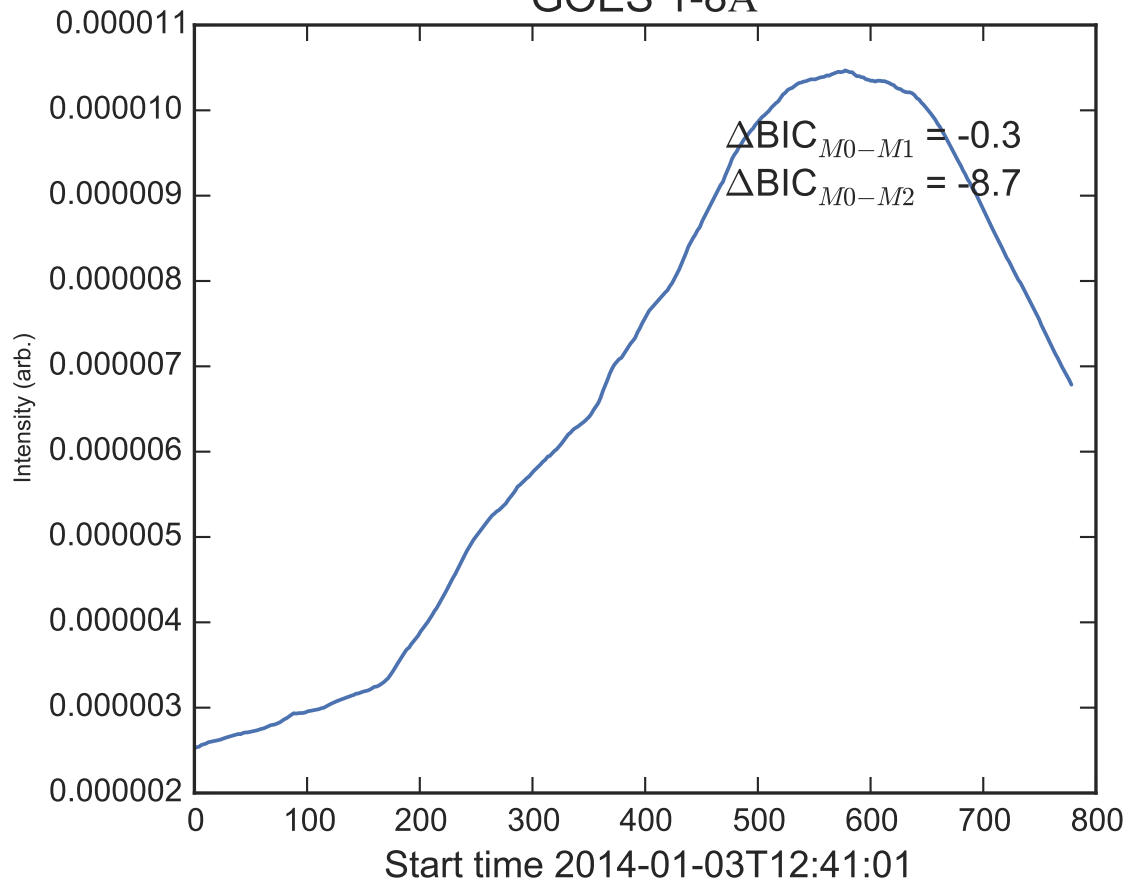

GOES 1-8Å

Power Spectral Density (PSD) - Model 0

Power Spectral Density (PSD) - Model 1

Power Spectral Density (PSD) - Model 2