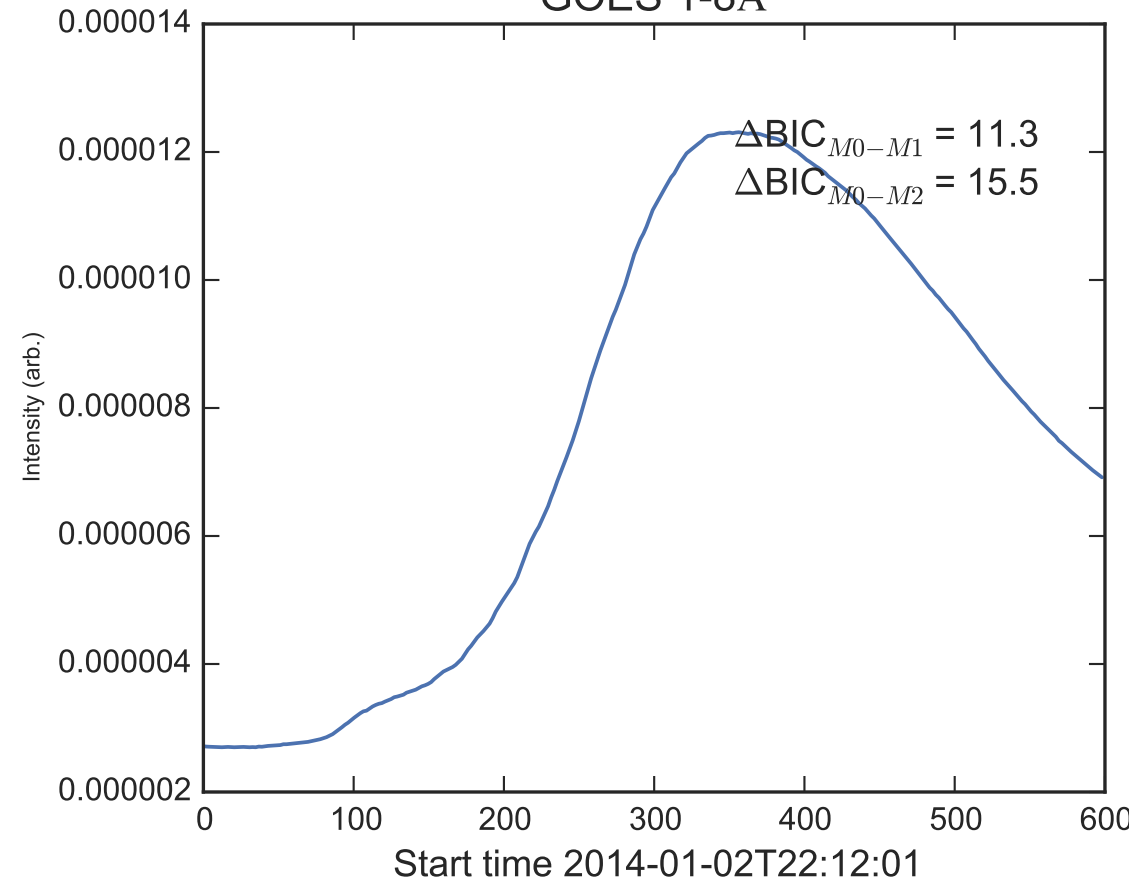

GOES 1-8Å

Power Spectral Density (PSD) - Model 0

Power Spectral Density (PSD) - Model 1

Power Spectral Density (PSD) - Model 2