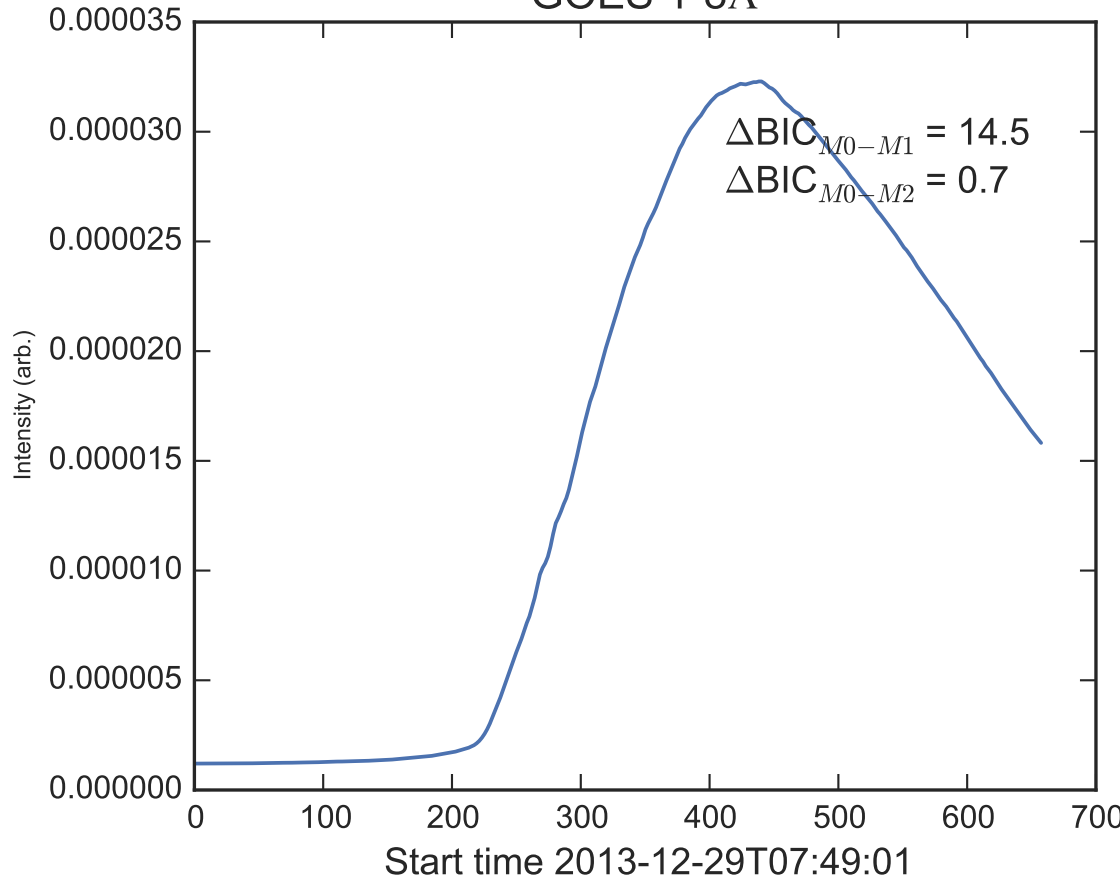

GOES 1-8Å

Power Spectral Density (PSD) - Model 0

Power Spectral Density (PSD) - Model 1

Power Spectral Density (PSD) - Model 2