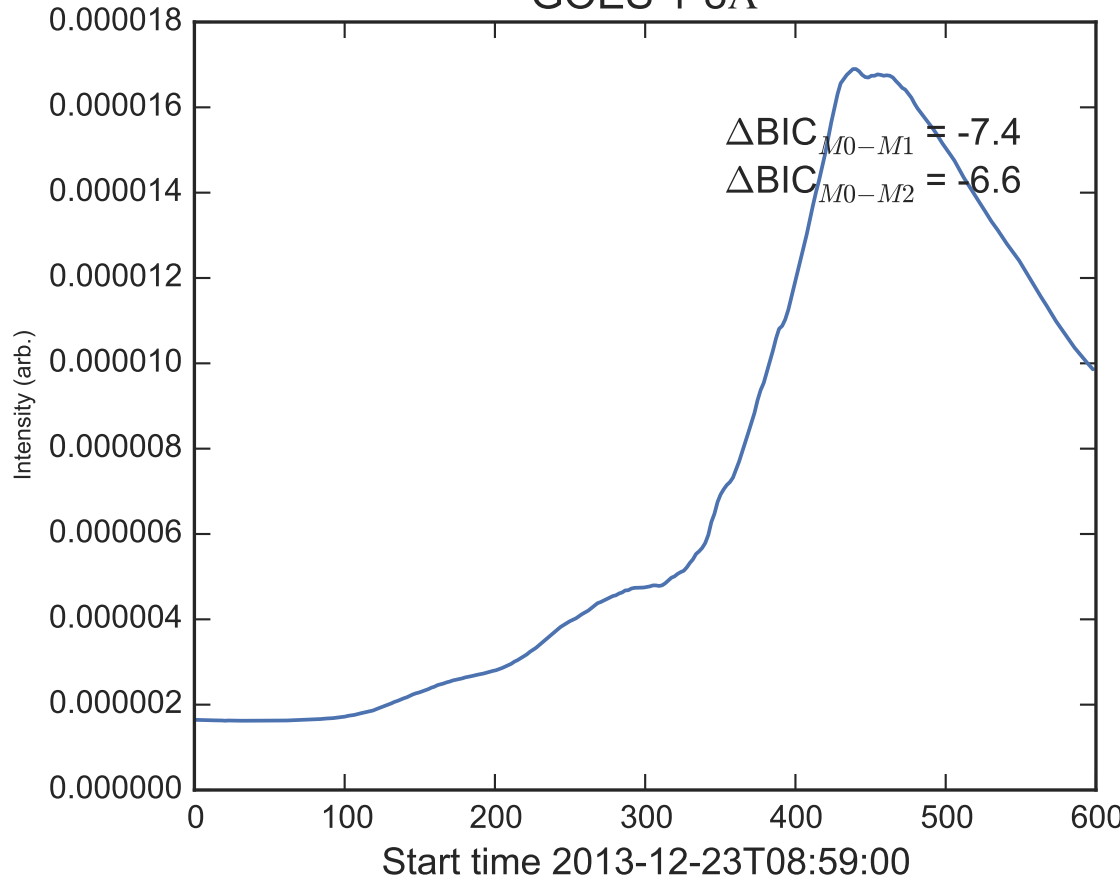

GOES 1-8Å

Power Spectral Density (PSD) - Model 0

Power Spectral Density (PSD) - Model 1

Power Spectral Density (PSD) - Model 2