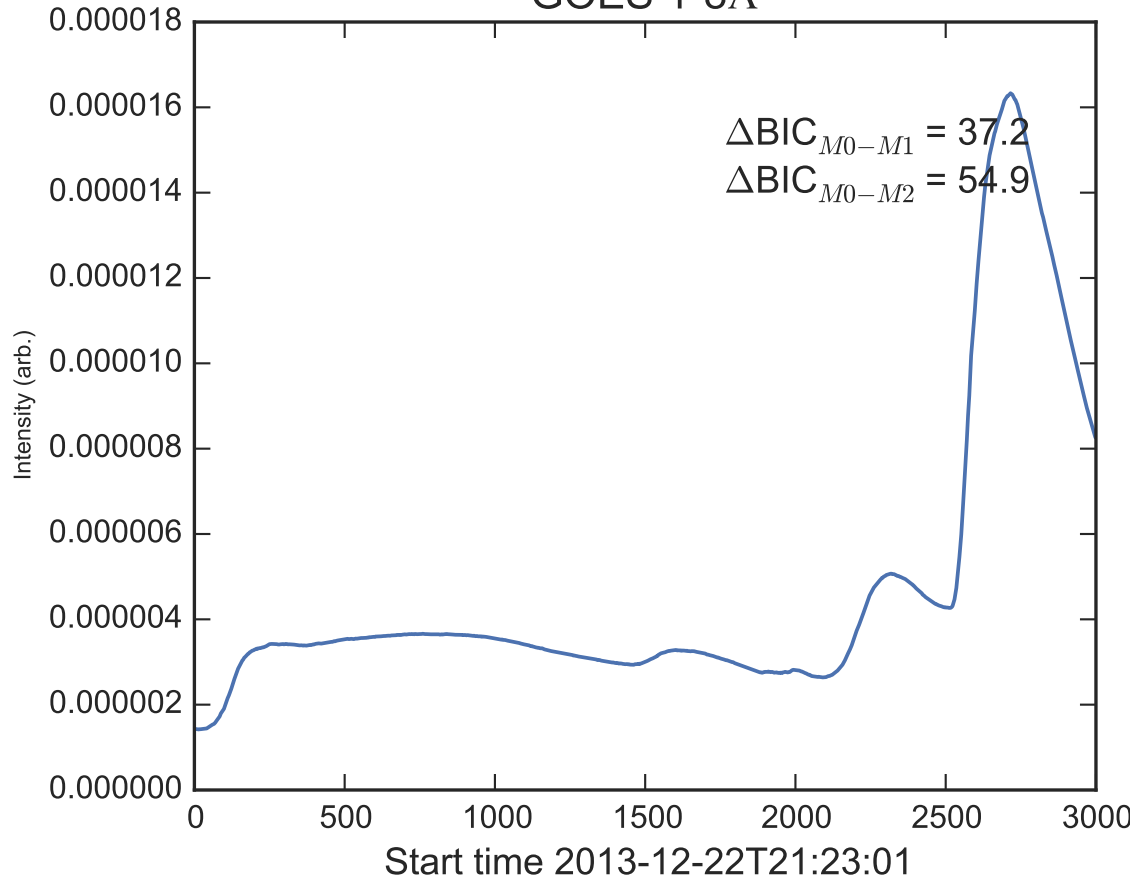

GOES 1-8Å

Power Spectral Density (PSD) - Model 0

Power Spectral Density (PSD) - Model 1

Power Spectral Density (PSD) - Model 2