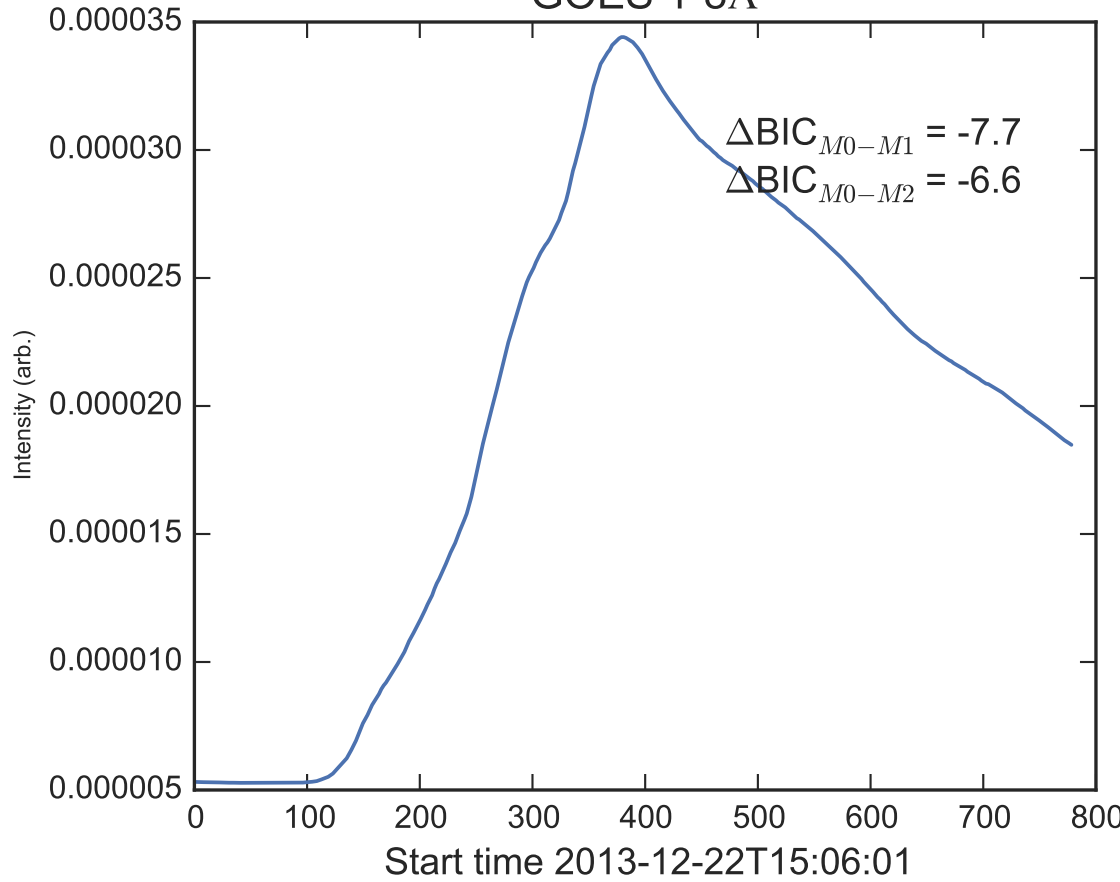

GOES 1-8Å

Power Spectral Density (PSD) - Model 0

Power Spectral Density (PSD) - Model 1

Power Spectral Density (PSD) - Model 2