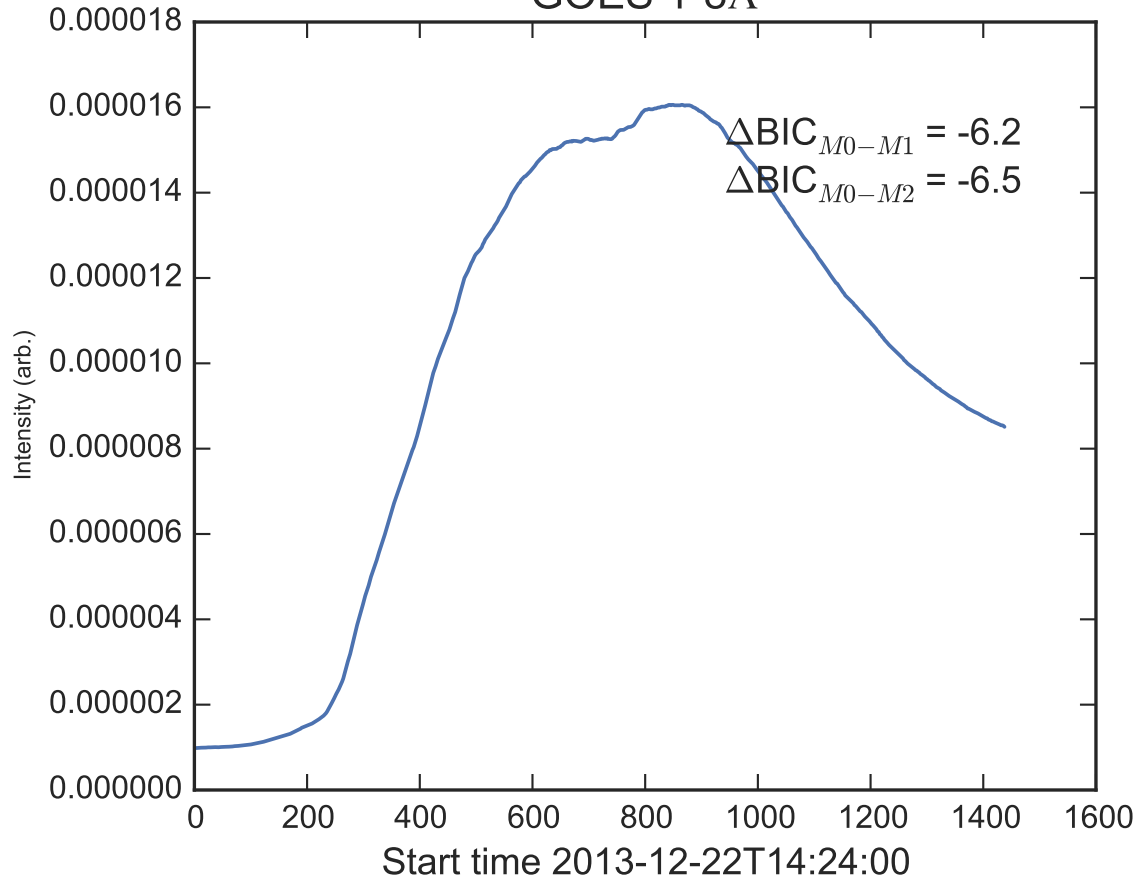

GOES 1-8Å

Power Spectral Density (PSD) - Model 0

Power Spectral Density (PSD) - Model 1

Power Spectral Density (PSD) - Model 2