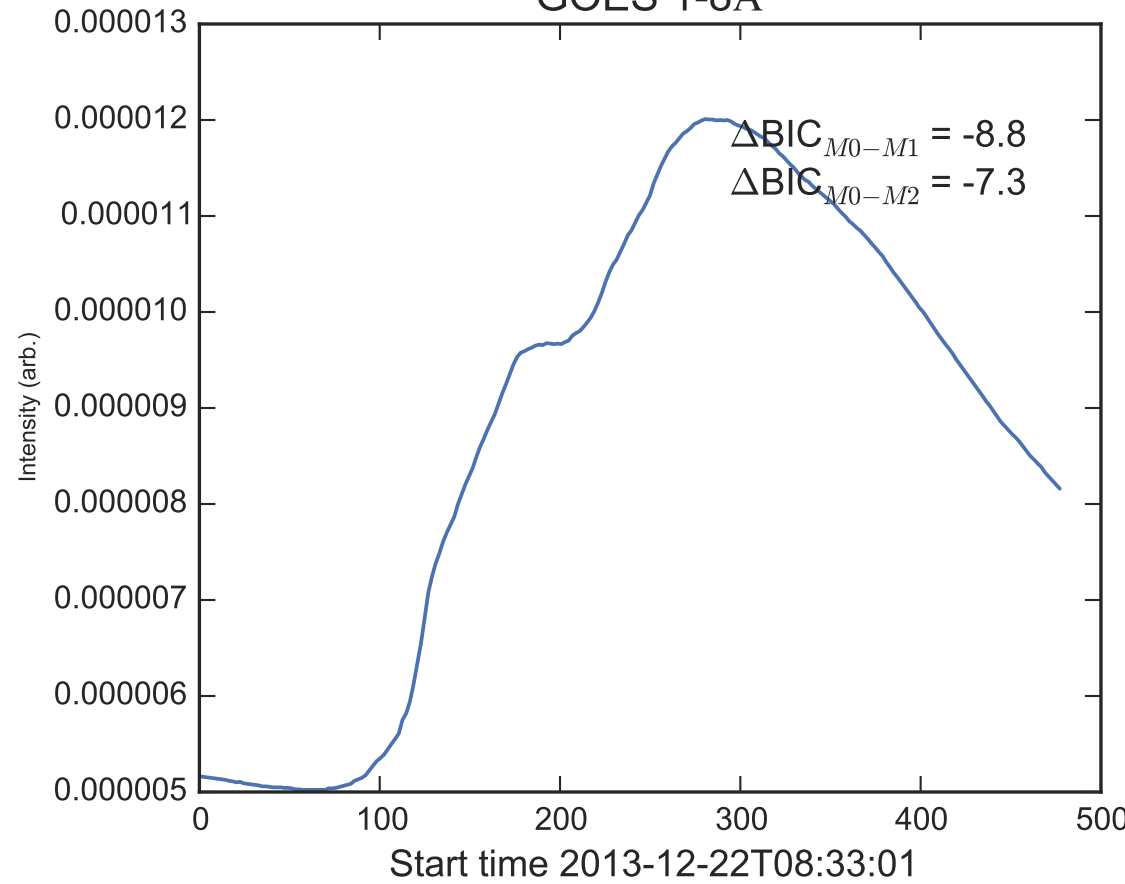

GOES 1-8Å

Power Spectral Density (PSD) - Model 0

Power Spectral Density (PSD) - Model 1

Power Spectral Density (PSD) - Model 2