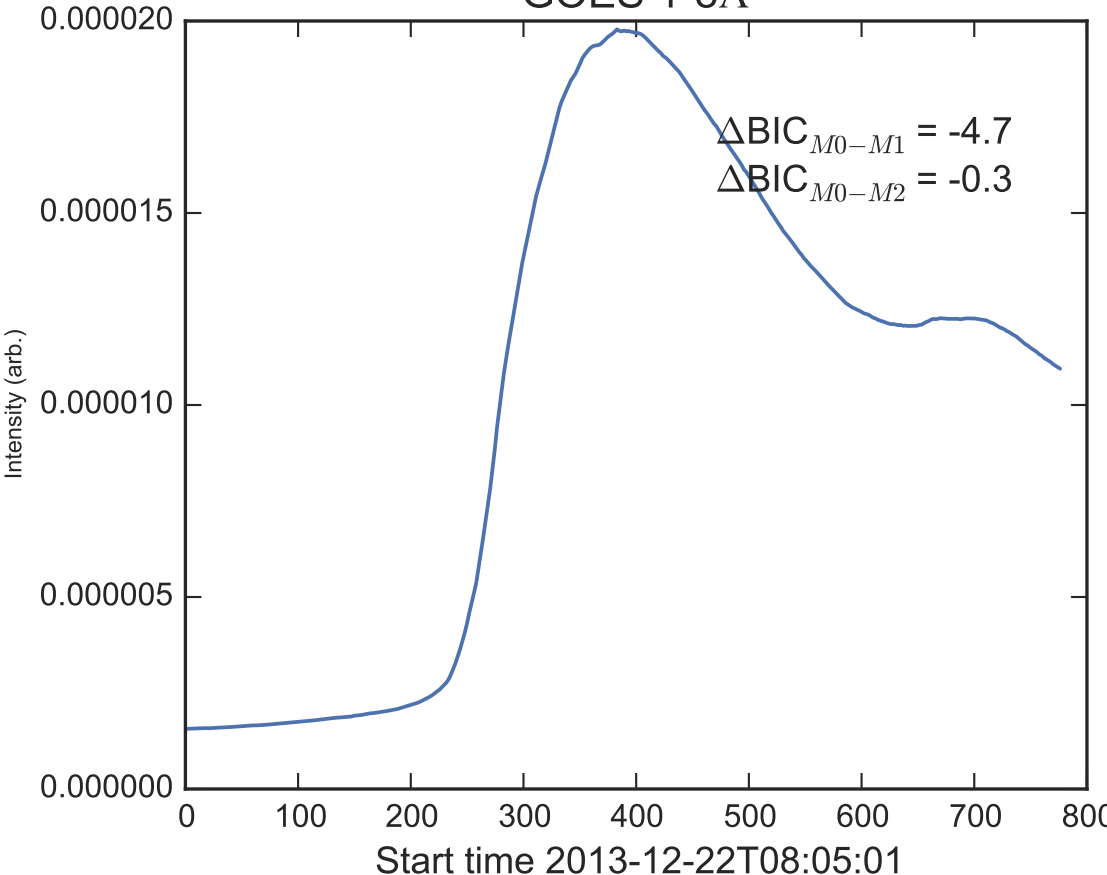

GOES 1-8Å

Power Spectral Density (PSD) - Model 0

Power Spectral Density (PSD) - Model 1

Power Spectral Density (PSD) - Model 2