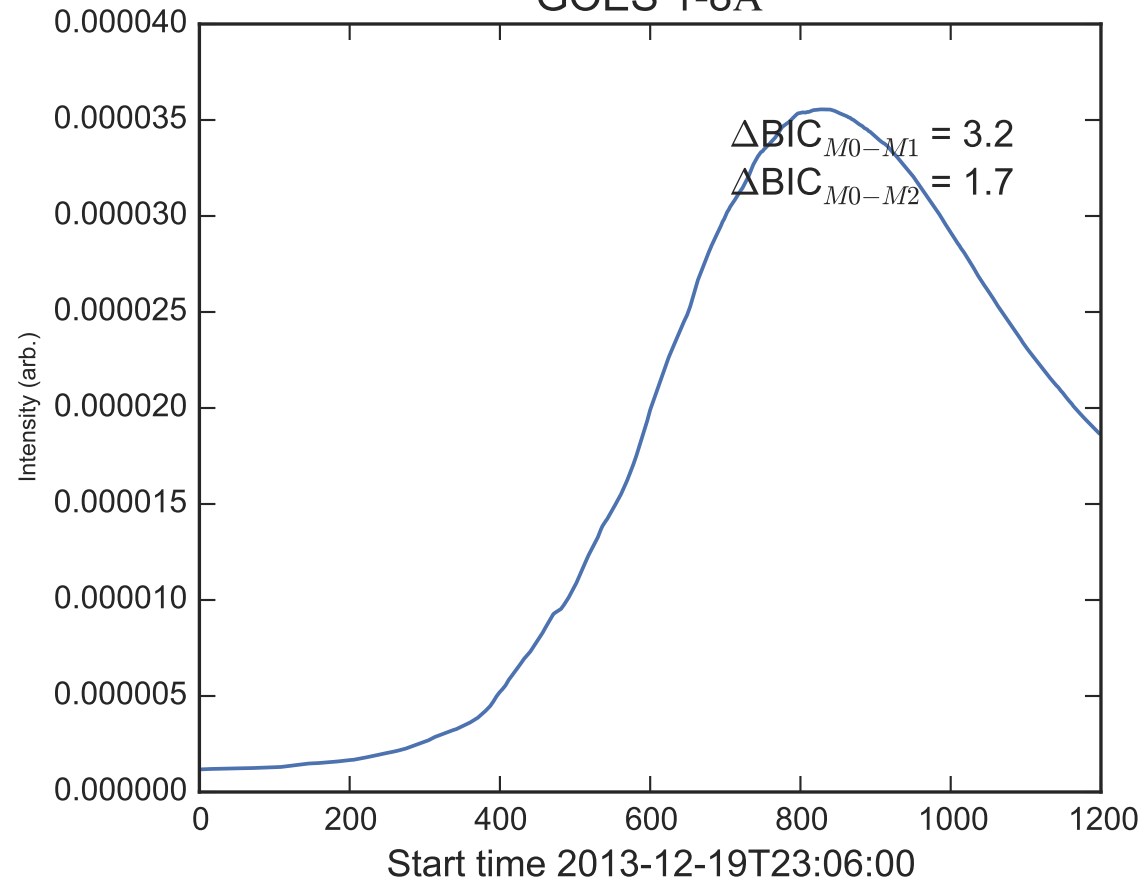

GOES 1-8Å

Power Spectral Density (PSD) - Model 0

Power Spectral Density (PSD) - Model 1

Power Spectral Density (PSD) - Model 2